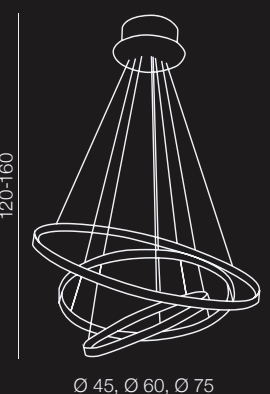

1557-FM (chrome)
LED 24W 1440lm
metal/glas

LED

Gallant 50 Round

1557-L (chrome)
LED 36W 2160lm
metal/glass

Wheel

24

Ø 45, Ø 60, Ø 75
LED
Wheel 3 Big
 MP57011-BA-3 (chrome)
 LED 70.5W 4600 lm
 chrome/metal

Ø 85
LED
Wheel 6
 MP57011-6A (chrome)
 LED 135W 8800 lm
 chrome/metal