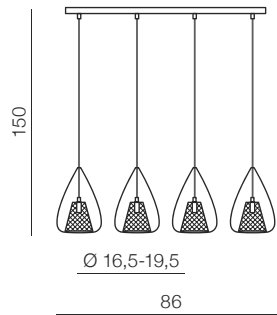

Gordon 4 Line

MD16002005-4A (black)
G9 4x MAX 33W
metal/glass