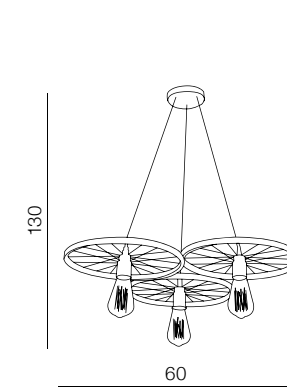

Ranch 3

MD71192-3 BK (black)
3x E27 60W
metal