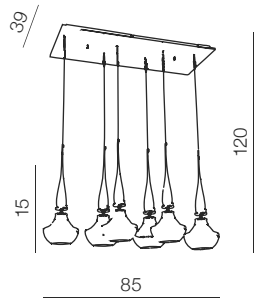

Tasos 6

- 1 MD2095-6W (white)
- 2 MD2095-6BK (black)

E14 6x 40W
metal/chrome
glass/black/white