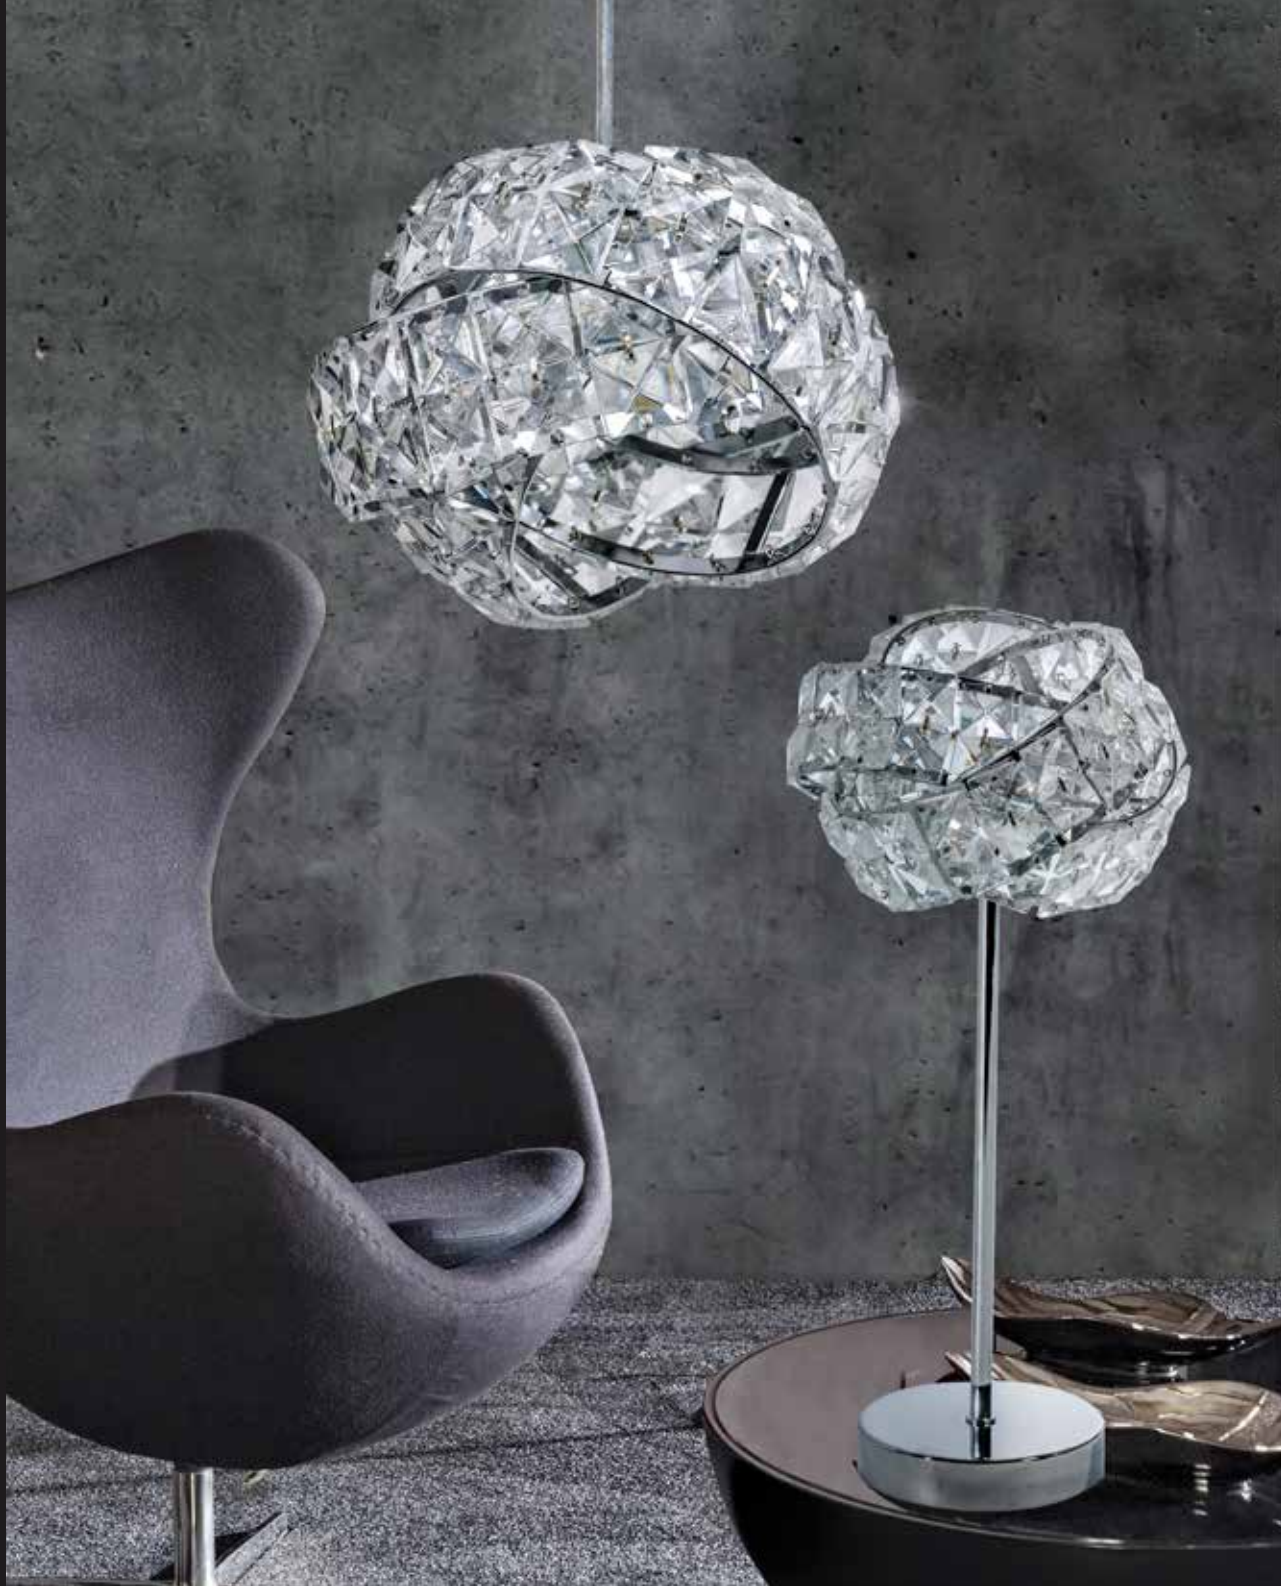

Bari

Sunset