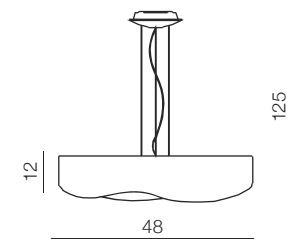

Biscotto 77

MD5815XL
E27 8x 40W
iron/acryl

Biscotto 57 top

MX5815L
E27 4x 40W
iron/acryl

Biscotto 77 top

MX5815XL
E27 8x 40W
iron/acryl

Grasso

- 1 MD5727M (chrome)
 - 2 MD5727M (white)
- E27 4x 60W
iron/acryl