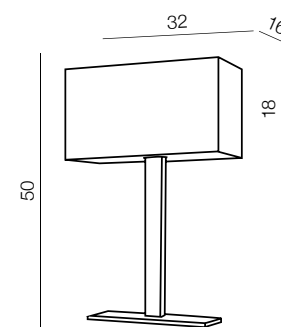

Martens Table

- 1 MT2251-S (white/chrome)
- 2 MT2251-S (black/chrome)

E27 1x Max 60W
metal/ fabric