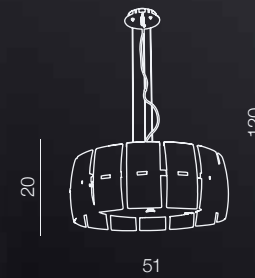

1 BLACK

2 WHITE

3 RED

Taurus

- 1 MD2050-4BL (black)
- 2 MD2050-4W (white)
- 3 MD2050-4R (red)

E27 4x 40W
glass/chrome

Taurus 2

- 1 MD2050S-4BL (black)
- 2 MD2050S-4W (white)