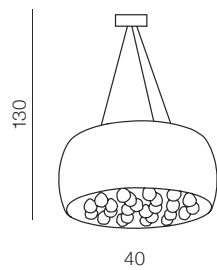

Quince 40

LP/LC1056-5
G9 5x MAX 40w
opal glass/metal/
chrome/acryl