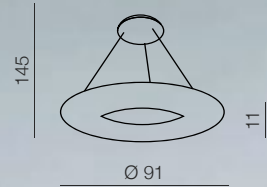

Bamboo

new 32

Bamboo

33 new

Napoli

34

Napoli 60 LED

2720/600 (white)
LED 36W 2880 LUMEN
acryl