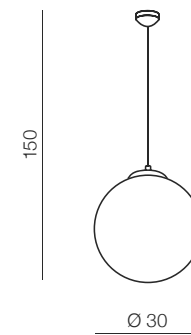

White Ball 30

FLWB30WH (white)
E27 1x MAX 40W
glass/metal chrome