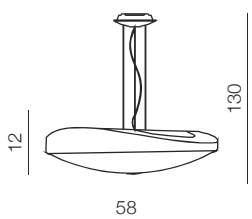

Campana 58

1. 1 MD5649L (chrome)
   - 2 MD5649L (white)
2. E27 6x 60W
   glass/metal