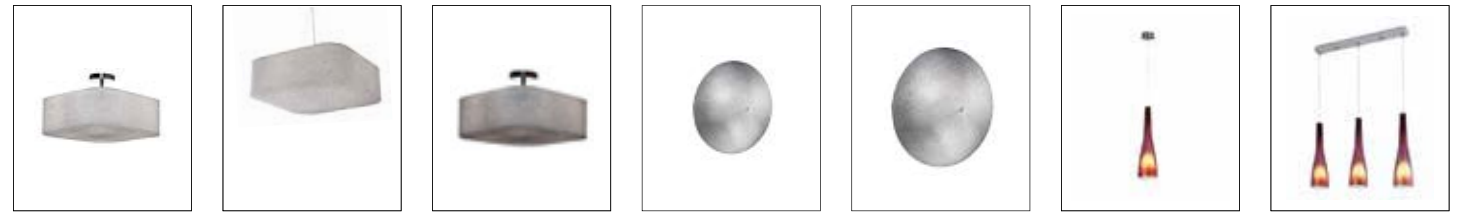

Sugar 42 top 154 Sugar 52 154 Sugar 52 top 154 Sunday 35 152 Sunday 47 152 Sunset 1 73 Sunset 3 73