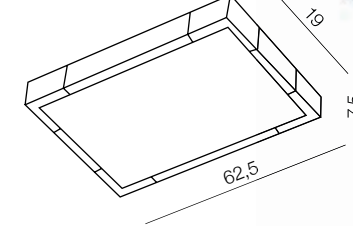

Solid C

MX5030-QL
2D BULB 55W
bulb included
acrylic/aluminium
white/silver

Solid D

MX5030-SL
PL-L 1X55W
bulb included
acrylic/aluminium
white/silver

Quadro

306

Quadro A

AX7131-A
T5 1x22W
bulb included
metal/acrylic
aluminium/white