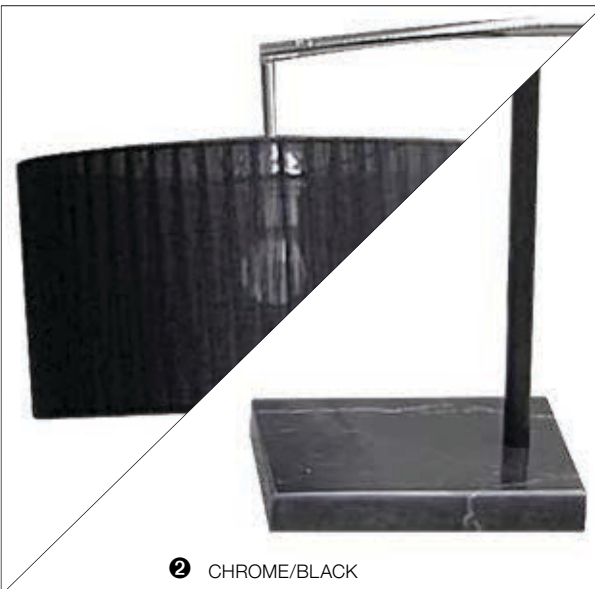

Bianca

180

Bianca

1. ❶ TS 061121F-CH
     (chrome/white)
   - ❷ TS 061121F
     (chrome/black)
2. E27 1x 60W
   metal/marble/fabric

❷ CHROME/BLACK