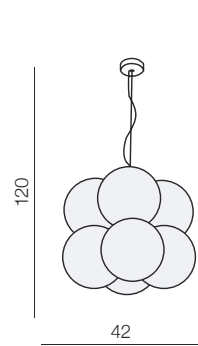

ARIS

JEWEL

new 30

31