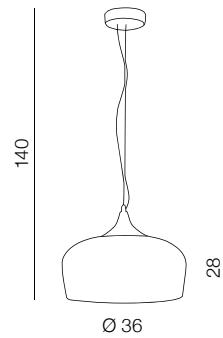

Parma

- 1 FLPA35WH (white)
- 2 FLPA35BK (black)

1x E27 MAX 60W
metal/wood