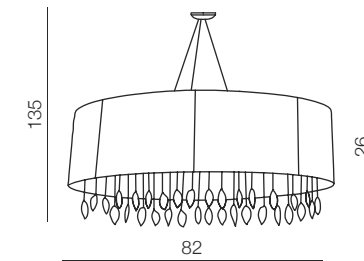

Sidney

42

1 WHITE

2 BLACK

3 BROWN

Sidney wall

- 1 1982-1W WH (white)
- 2 1982-1W BK (black)
- 3 1982-1W BN (brown)

E14 1x 40W
Fabric/Chrome/Crystal