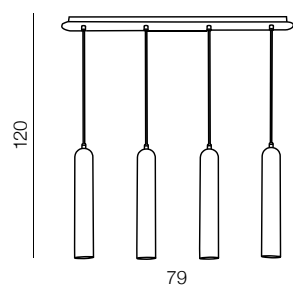

Tubo 4

1. 1 FH31144-AJ13-350-4BKCH (black/chrome)
   - 2 FH31144-AJ13-350-4WH (white)
2. 4x GU10 MAX 50W *
   aluminium