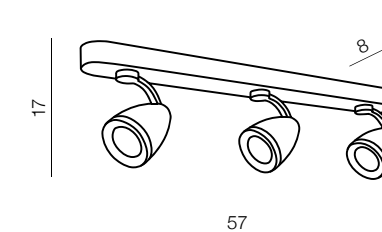

Albico 3

1. FH31813A12-3WH
   (sand white)
   3x GU10 MAX 50W *
   aluminium