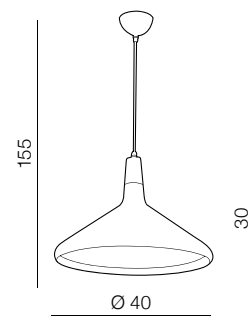

Ida L

- 1 42932-1A (Anodised steel)
- 2 42932-1C (Anodised copper)
- 3 42932-1D (Anodised gold)

1x E27 MAX 60W
metal/wood