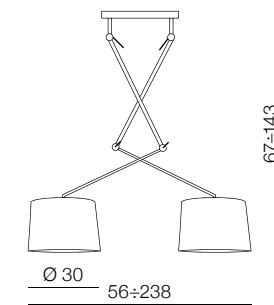

Adam

205

1 WHITE / SATIN NICKEL

2 BLACK / SATIN NICKEL

Adam S

- 1 MD2299-S WH/SN (fabric white/ metal)
- 2 MD2299-S BK/SN (fabric black/ metal)

1x E27 MAX 60W
fabric/ metal satin nickel

Adam 2 S