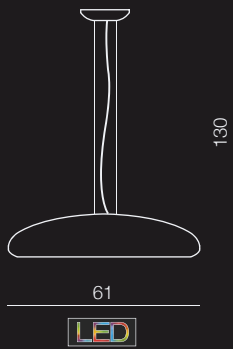

Cementa

MD5803L GR
LED 26W 1560 lm
aluminium/acryl