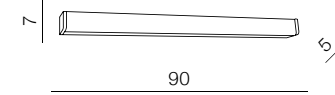

Peter S 90

- ① LIN-3001-90-CH / 3000K 1255lm
- ② LIN-4001-90-CH / 4000K 1315lm

LED 18W IP44
aluminium/PC