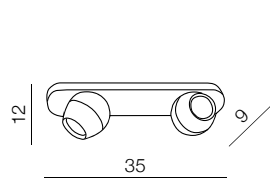

Pera 2

- 1 FH5782A9-2WH (sand white)
- 2 FH5782A9-2GR (sand gray)
- 3 FH5782A9-2ALU (alu)

2x GU10 * aluminium