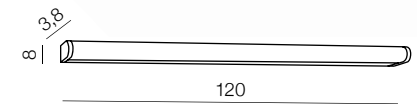

279

IP44

Martha 60 LED

W30L22 (chrome)
1x LED 9W 830lm
acryl/ metal

Martha 90 LED

W30L23 (chrome)
1x LED 12W 985lm
acryl/ metal

Martha 120 LED

W30L24 (chrome)
1x LED 15W 1400lm
acryl/ metal