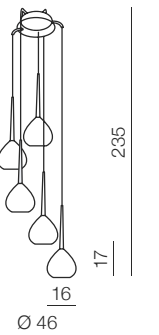

Aga 5

- 1 MD1289-5WH (white/black)
- 2 MD1289-5BK (black/black)
- 3 MD1289-5RD (red/black)

E14 5x 40W
metal/glass