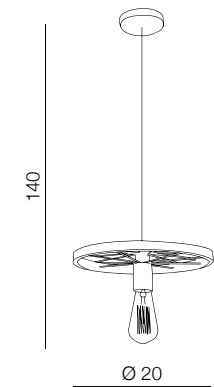

Ranch 1

MD71192-1 BK (black)
E27 60W
metal