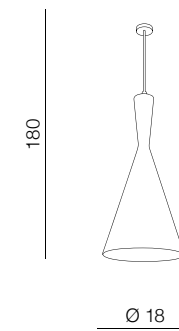

Vita

- 1 LP6005 WH/GO (white/gold)
- 2 LP6005 BK/GO (black/gold)

1x E27 MAX 60W
aluminium