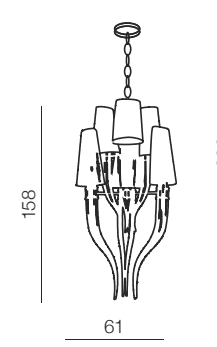

Diablo 3+3

- 1 AD8074-3+3 (white)
- 2 AD8074-3+3 (black)

E14 12x 11W ESB
metal/fabric