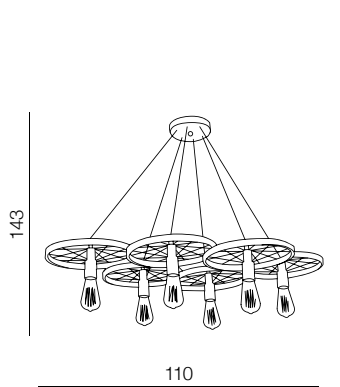

Ranch 6

MD71192-6A BK (black)
6x E27 60W
metal