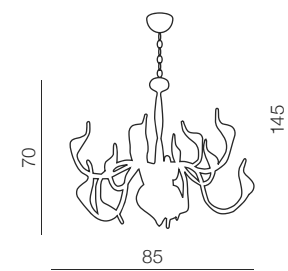

Spider

MB 127-18
G4 18x 10W 12V
metal
chrome

Snake

56

Snake

1 CHROME

2 WHITE

3 BLACK