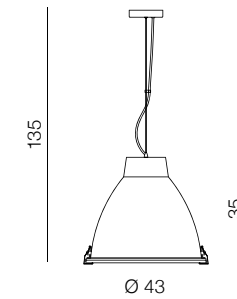

Tyrian

1. 1 H5053-42 CO (concrete)
   - 2 H5053-42 WH (white)
   - 3 H5053-42 BK (black)
   - 4 H5053-42 BU (burned)
2. 1x E27 60W
   metal