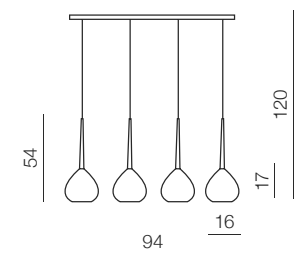

Aga 4

- 1 MD1289-4WH (white/black)
- 2 MD1289-4BK (black/black)
- 3 MD1289-4RD (red/black)

E14 4x 40W
metal/glass