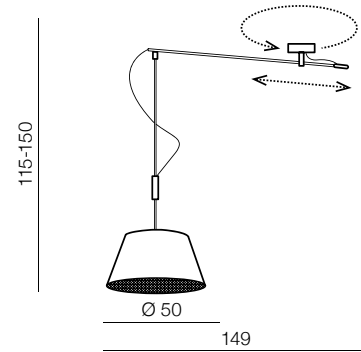

- 1 MD2361-M-WH (white)
- 2 MD2361-M-BK (black)
- 3 MD2361-M-GR (grey)

E27 1x MAX 60W
metal/fabric/acryl

Malaga

new 240

1 WHITE

2 BLACK

3 GREY

Malaga