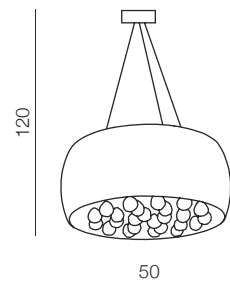

Quince 50

LP/LC1056-6
G9 6x MAX 40w
opal glass/metal/
chrome/acryl