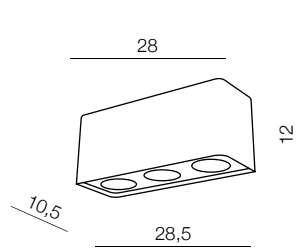

Nino 3

- 1 FH31433S (black/chrome)
- 2 FH31433S (white/chrome)

3x GU10 MAX 50W
bulb not included