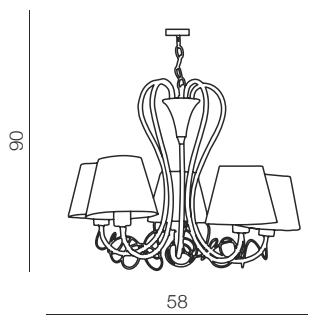

8021-1W
E14 1x 40W
metal/paint/fabric

28

35

Giulietta 2 wall

8021-2W
E14 2x 40W
metal/paint/fabric

Giulietta 5

8021-5P
E14 5x 40W
metal/paint/fabric

Giulietta 3