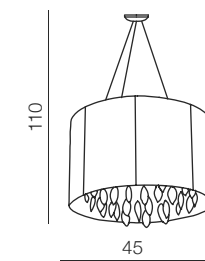

Sidney

42

1 WHITE

2 BLACK

3 BROWN

Sidney wall

- 1 1982-1W WH (white)
- 2 1982-1W BK (black)
- 3 1982-1W BN (brown)

E14 1x 40W
Fabric/Chrome/Crystal

Sidney

- 1 1982-6P WH (white)
- 2 1982-6P BK (black)
- 3 1982-6P BN (brown)

E14 6x 40W
Fabric/Chrome/Crystal

Sidney

- 1 1996B-7P WH (white)
- 2 1996B-7P BK (black)
- 3 1996B-7P BN (brown)

G9 7x 40W
Fabric/Chrome/Crystal