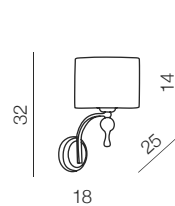

Impress

44

1 WHITE

2 BLACK

3 BROWN

Impress table

- 1 1976-1T WH (white)
- 2 1976-1T BK (black)
- 3 1976-1T BN (brown)

E27 1x 60W
metal/chrome/acryl/fabric