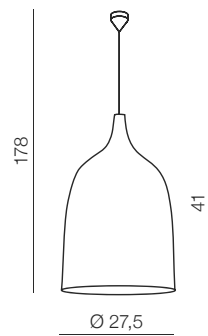

Fabio L

- 2 LP5632-BK-L (black/gold)
  E27 1x 60W
  metal/aluminium/paint