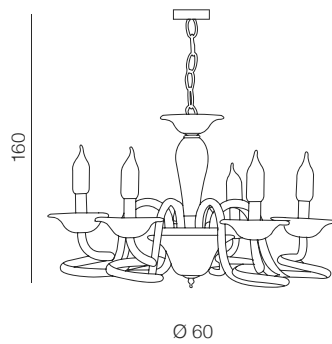

Bolton

50

Bolton 8

- 1 B0038-8P (white)
- 2 B0038-8P (black)

E14 8x 40W
metal/glass

Bolton 5

- 1 B0038-5P (white)
- 2 B0038-5P (black)

E14 5x 40W
metal/glass

Liane

51

Liane wall

MB 6219-2B
G4 2x 20W 12V
metal
chrome

Liane floor

MF 6219-6
G4 6x 20W 12V
metal
chrome

Liane table

MT 6219-3
G4 3x 20W 12V
metal
chrome