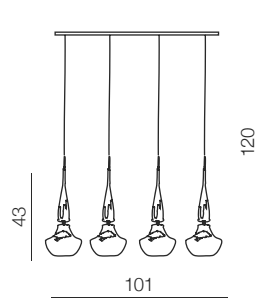

Tasos 4

- 1 MD2095B-4W (white)
- 2 MD2095B-4BL (black)

E14 4x 40W
metal/chrome
glass/black/white