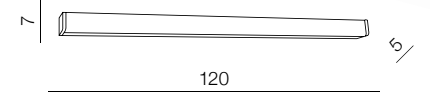

Peter S 120

- ① LIN-3001-120-CH / 3000K 1562lm
- ② LIN-4001-120-CH / 4000K 1640lm

LED 24W IP44
aluminium/PC