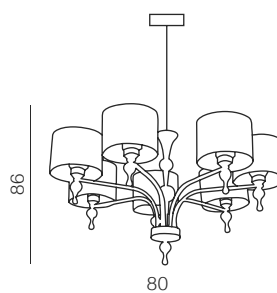

Impress 7

- 1 1976-7P WH (white)
- 2 1976-7P BK (black)
- 3 1976-7P BN (brown)

E27 7x 60W
metal/chrome/acryl/fabric