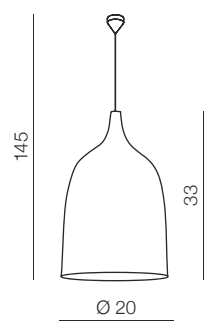

Grasso top

- 1 MX5727M (chrome)
 - 2 MX5727M (white)
- E27 4x 60W
iron/acryl

1 CHROME

2 WHITE

Fabio

146

1 WHITE

2 BLACK