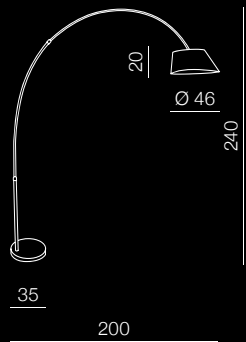

Bard

176

Bard

FL-12041BK (black)
1x E27 60W
metal/fabric

Rubén

177

new

Ruben M

- 1 BP-1720-BE (beige)
- 2 BP-1720-GR (grey)

E27 1x MAX 60W
PC/metal

Ruben L

- 1 BP-1721-BE (beige)
- 2 BP-1721-GR (grey)

E27 1x MAX 60W
PC/metal

Ruben floor

- 1 BP-1722-BE (beige)
- 2 BP-1722-GR (grey)

E27 1x MAX 60W
PC/metal