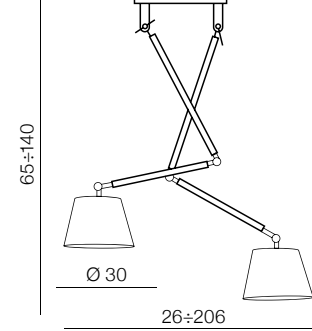

Zyta 2 S

- 1 MD2300-2S-WH (white)
- 2 MD2300-2S-BK (black)
- 3 MD2300-2S-GR (gray)

2x E27 MAX 60W
fabric/ metal