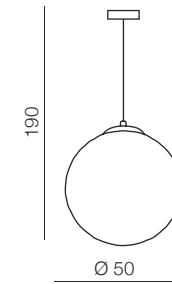

Sweet 50

MD6008/500
E27 3x 60W
acrylic
metal/chrome