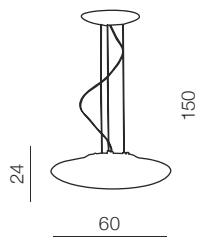

Pires 60

LP5123-4
E27 4x 60W
metal/glass
chrome/white