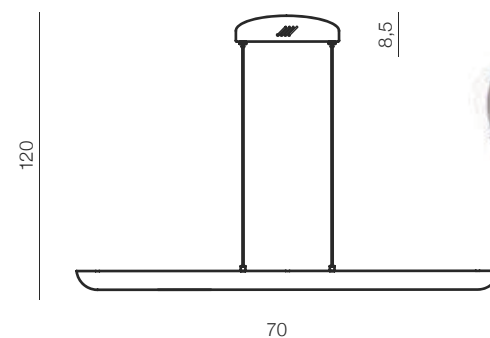

Ray

117

1 CHROME

2 SATIN NICKEL

Ray **LED**

- 1 MD14003026-1B (chrome)
- 2 MD14003026-1A (satin nickel)

LED 28W, 1740 lm
aluminium IP20

Quince