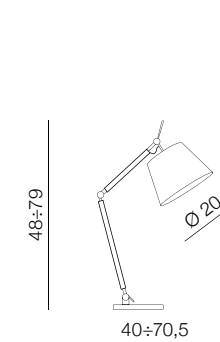

Zyta S Table

- 1 MT2300-S-WH (white)
- 2 MT2300-S-BK (black)
- 3 MT2300-S-GR (gray)

1x E27 MAX 60W
fabric/ metal