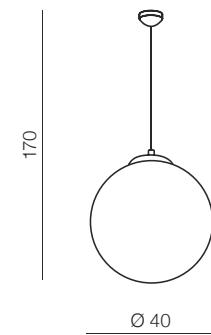

White Ball 20

FLWB20WH (white)
E27 1x MAX 40W
glass/metal chrome

White Ball 25

FLWB25WH (white)
E27 1x MAX 40W
glass/metal chrome

White Ball 30

FLWB30WH (white)
E27 1x MAX 40W
glass/metal chrome

White Ball 40