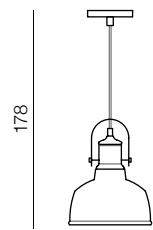

Darling
GLASS

Darling

new 262

263 new

22

Darling 1 glass

MD71940-1A
E27 1x MAX 40W
glass/metal