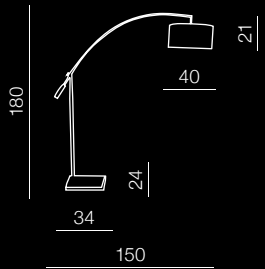

Bianca

180

Bianca

1. ❶ TS 061121F-CH
     (chrome/white)
   - ❷ TS 061121F
     (chrome/black)
2. E27 1x 60W
   metal/marble/fabric

Gunnar

181

Gunnar

1. ❶ FL-12002 (white)
   - ❷ FL-12002 (chrome)
2. E27 1x Max 60W
   metal/aluminum