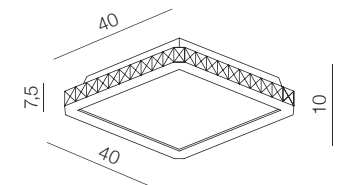

LED

Gallant 50 Square

1557-FL (chrome)
LED 36W 2160lm
metal/glass

LED

Gallant 38 Round

1557-M (chrome)
LED 24W 1440lm
metal/glass

LED

Gallant 38 Square