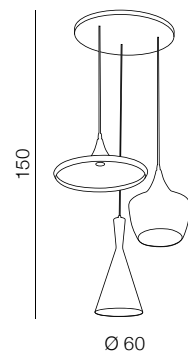

Mix

- 1 FB6901/3 WH/GO (white/gold)
- 2 FB6901/3 BK/GO (black/gold)

3x E27 MAX 60W
aluminium