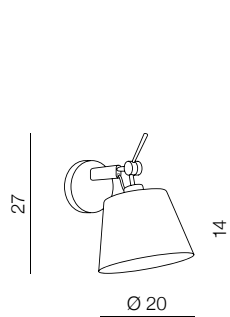

Volta 5

BP-9095
E27 5x MAX 40W
concrete

Zyta

new 234

1 WHITE

2 BLACK

3 GRAY

Zyta Wall XS