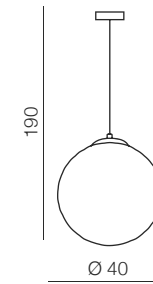

Sweet 40

MD6008/400
E27 3x 60W
acrylic
metal/chrome