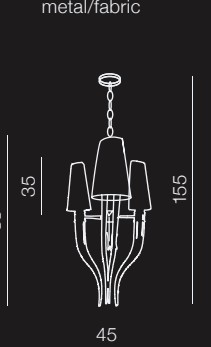

Diablo 3

- 1 AD 8074-3 (white)
- 2 AD 8074-3 (black)

E14 6x 11W ESB
metal/fabric