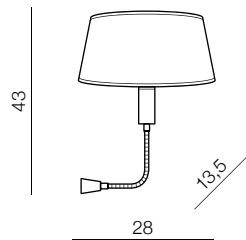

Amadeo

new 192

Amadeo Square

SN-6314S
E27 1x MAX 40W
metal/fabric

Amadeo Oval

SN-6314O
E27 1x MAX 40W
metal/fabric

Amadeo Square Led

SN-6314S-LED
E27 1x MAX 40W + LED 3W
metal/fabric

Amadeo Oval Led

SN-6314O-LED
E27 1x MAX 40W + LED 3W
metal/fabric

Trinton

193

Trinton

TS 061120F
E14 3x 40W
metal
chrome