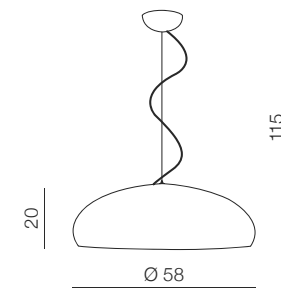

Quince 3 line

LP1056-3P
G9 3x MAX 40W
metal/crystal/glass

Quince 40

LP/LC1056-5
G9 5x MAX 40w
opal glass/metal/
chrome/acryl

Quince 50

LP/LC1056-6
G9 6x MAX 40w
opal glass/metal/
chrome/acryl

Ragazza

- 1 LP 9001-L (black)
- 2 LP 9001-L (yellow)
- 3 LP 9001-L (red)
- 4 LP 9001-L (white)