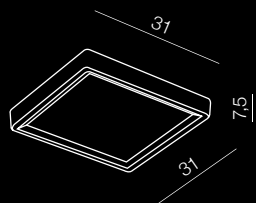

MB5798S-R
LED12W 965 lm
bulb integrated
metal/chrome or paint

Vialetto LED

MB5798S-L
LED12W 965 lm
bulb integrated
metal/chrome or paint

Tappo

304

1 WHITE

2 CHROME

Tappo