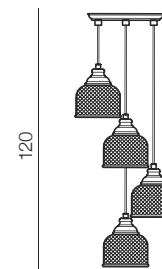

32,5

Mora 4

DEL-8150-4P
E27 4x MAX 60W
metal/glass