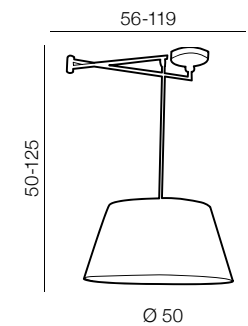

new

1 WHITE/CHROME

2 BLACK/CHROME

2 GRAY/CHROME

Natalia S

- 1 MD2238-1S-WH (white/chrome)
- 2 MD2238-1S-BK (black/chrome)
- 3 MD2238-1S-GR (gray/chrome)

E27 1x 60W
fabric/metal/acryl

Natalia 2 S