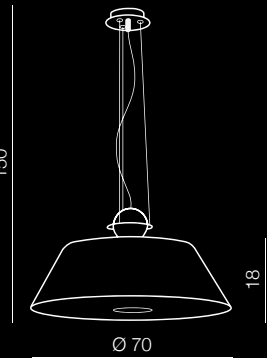

Lidia

222

Lidia XXL

MD2178-XXL
5x E27 MAX 60W
acryl/ metal
white/chrome

Natalia

223

new

1 WHITE/CHROME

2 BLACK/CHROME

2 GRAY/CHROME

Natalia S

- 1 MD2238-1S-WH (white/chrome)
- 2 MD2238-1S-BK (black/chrome)
- 3 MD2238-1S-GR (gray/chrome)

E27 1x 60W
fabric/metal/acryl

Natalia 2 S

- 1 MD2238-2S-WH (white/chrome)
- 2 MD2238-2S-BK (black/chrome)
- 3 MD2238-2S-GR (gray/chrome)

E27 2x 60W
fabric/ metal/acryl