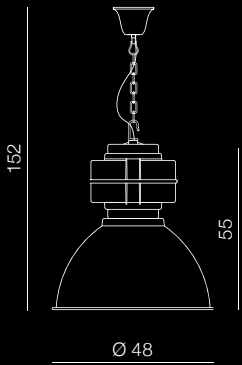

Krug 261

Darling Glass 262

Darling 263

Bismarck

248

Bismarck

- 1 H5014 CO
 - 2 H5014 WH
- 1x E27 60W
metal
*accessories not included

1 COLOUR CONCRETE