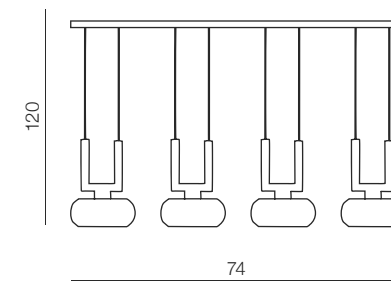

Rubic 4 A

1798-4PB
G9 4x 40W
metal/chrome/acryl

1798-1P
G9 1x 40W
metal/chrome/acryl