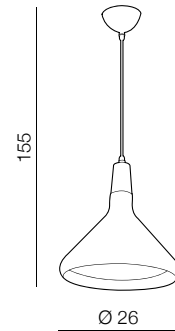

- 1 42933-1A (Anodised steel)
- 2 42933-1C (Anodised copper)
- 3 42933-1D (Anodised gold)

1x E27 MAX 60W
metal/wood

Ida M

- 1 42931-1A (Anodised steel)
- 2 42931-1C (Anodised copper)
- 3 42931-1D (Anodised gold)