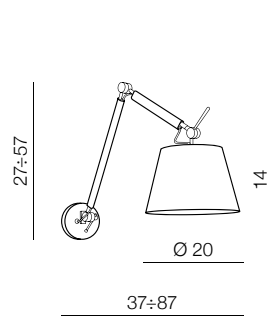

Zyta Wall S

- 1 MB2300-S-WH (white)
- 2 MB2300-S-BK (black)
- 3 MB2300-S-GR (gray)

1x E27 MAX 60W
fabric/ metal