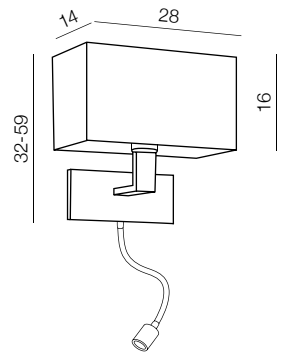

MB2311-S (white/chrome)
E27 1x Max 60W
metal/ fabric

1 WHITE

2 BLACK

Martens Wall

- 1 MB2251-B-E27 WH (white/chrome)
- 2 MB2251-B-E27 BK (black/chrome)

E27 1x Max 60W
metal/ fabric

Martens Wall LED

- 1 MB2251-B-LED-R (white/chrome)
- 2 MB2251-B-LED-R (black/chrome)