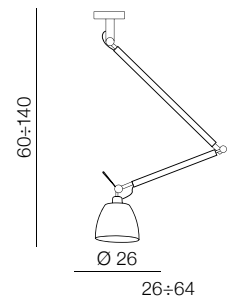

Zyta ALU S

- 1 MD2300-S ALU/WH (white)
- 2 MD2300-S ALU/BK (black)
- 3 MD2300-S ALU/GR (gray)
- 4 MD2300-S ALU/ALU (aluminium)

1x E27 MAX 60W
fabric/ aluminium