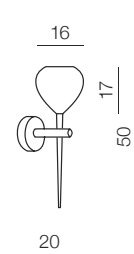

Aga wall

- 1 MB1289 WH (white/black)
- 2 MB1289 BK (black/black)
- 3 MB1289 RD (red/black)

E14 1x 40W
metal/glass