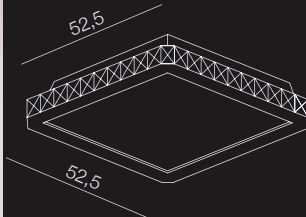

MD42536-1 (chrome)
G9 1x MAX 40W
glass/metal/aluminium

MD42536-3A (chrome)
G9 3x MAX 40W
glass/metal/aluminium

MD42536-5 (chrome)
G9 5x MAX 40W
glass/metal/aluminium

LED

Gallant 50 Square

1557-FL (chrome)
LED 36W 2160lm
metal/glass

LED

1557-M (chrome)
LED 24W 1440lm
metal/glass

LED

Gallant 38 Square

1557-FM (chrome)
LED 24W 1440lm
metal/glas

LED

Gallant 50 Round

1557-L (chrome)
LED 36W 2160lm
metal/glass