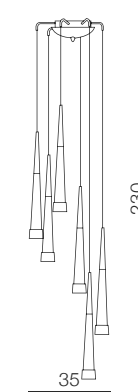

LED
Brina 6

- 1 LP9003-6 (chrome)
- 2 LP9003-6 (black)
- LED 6x 7W, 4620 lm iron/aluminum/acrylic