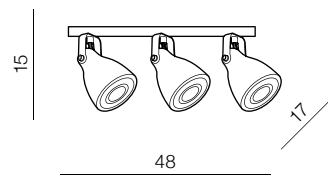

Bremen 3

BP-3427
GU10 3x MAX 40W
concrete/metal