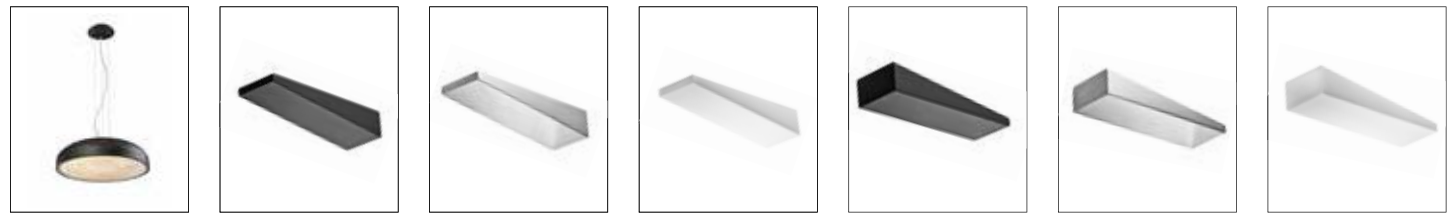

Tubo 1 (black/chrome) 308 Tubo 1 (white) 308 Tubo 4 (black/chrome) 308 Tubo 4 (white) 308 Tulip (amber) 92 Tulip (black) 92 Tulip (red) 92

Tulip (white) 92 Tyrian (black) 249 Tyrian (burned) 249 Tyrian (concrete) 249 Tyrian (white) 249 Umbra 18 round 276 Umbra 31 round 276