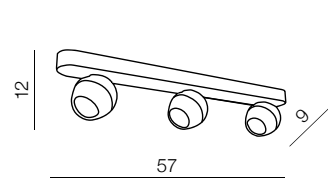

Pera 3

- 1 FH5783A9-3WH (sand white)
- 2 FH5783A9-3GR (sand gray)
- 3 FH5783A9-3ALU (alu)

3x GU10 * aluminium