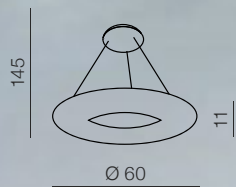

Bamboo

new 32

Bamboo

33 new

Napoli

34

Napoli 60 LED

2720/600 (white)
LED 36W 2880 LUMEN
acryl