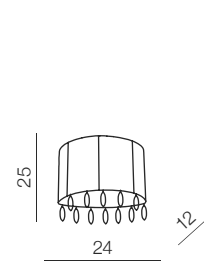

Sidney

42

1 WHITE

2 BLACK

3 BROWN

Sidney wall

- 1 1982-1W WH (white)
- 2 1982-1W BK (black)
- 3 1982-1W BN (brown)

E14 1x 40W
Fabric/Chrome/Crystal