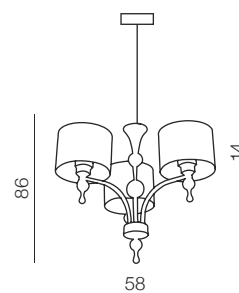

Impress 3

- 1 1976-3P WH (white)
- 2 1976-3P BK (black)
- 3 1976-3P BN (brown)

E27 3x 60W
metal/chrome/acryl/fabric