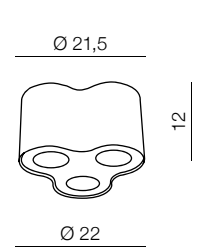

Neos 3

1. 1 FH31433B (black/chrome)
   - 2 FH31433B (white/chrome)
2. 3x GU10 MAX 50W
   bulb not included