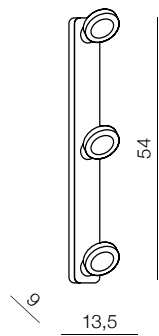

Enzo 3 LED

FH31733A11
3x LED 5W, 690 lm
bulb integrated
metal/aluminium/sandy paint