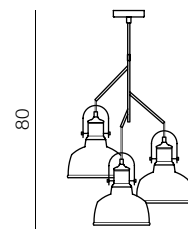

50

Darling 3 glass

MD71940-3A
E14 3x MAX 40W
glass/metal