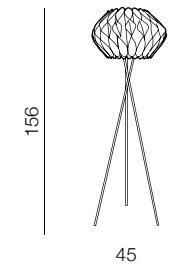

Ruben floor

- 1 BP-1722-BE (beige)
- 2 BP-1722-GR (grey)

E27 1x MAX 60W
PC/metal