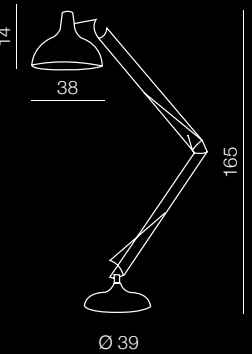

Bianca

180

Bianca

1. ❶ TS 061121F-CH
     (chrome/white)
   - ❷ TS 061121F
     (chrome/black)
2. E27 1x 60W
   metal/marble/fabric

Gunnar

181

Gunnar

1. ❶ FL-12002 (white)
   - ❷ FL-12002 (chrome)
2. E27 1x Max 60W
   metal/aluminum