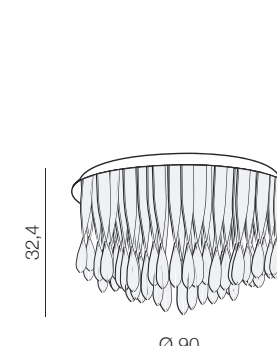

ARIS

JEWEL

new 30

31

Aris 1

Aris 4 TOP

Aris 4 Pendant

Aris 8 Pendant

Aris 8 Floor

Jewel 50

Jewel 70

Jewel 90

MT-8047-1
1x E27 10W 3000K 850lm
PC/metal

MB-8047-4
4xE27 10W 3000K 3400lm
PC/metal

MD-8047-4
4xE27 10W 3000K 3400lm
PC/metal

MD-8047-8
8xE27 10W 3000K 6800lm
PC/metal

ML-8047-8 8x
8xE27 10W 3000K 6800lm
PC/metal

810075-7 (chrome)
G9 7x MAX 40W
metal/glass

810075-9 (chrome)
G9 9x MAX 40W
metal/glass

810075-10 (chrome)
G9 10x MAX 40W
metal/glass