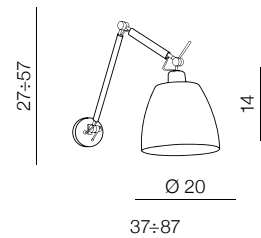

Zyta ALU Wall S

- 1 MB2300-S-ALU/WH (white)
- 2 MB2300-S-ALU/BK (black)
- 3 MB2300-S-ALU/GR (gray)
- 4 MB2300-S-ALU/ALU (aluminium)

1x E27 MAX 60W
fabric/ aluminium