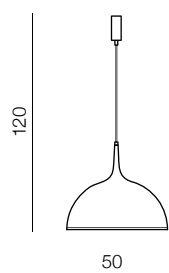

Mia

- 1 BP-1619-BR (brown)
- 2 BP-1619-WH (white)
- 3 BP-1619-BK (black)
- 4 BP-1619-GR (grey)

E27 1x MAX 60W
metal