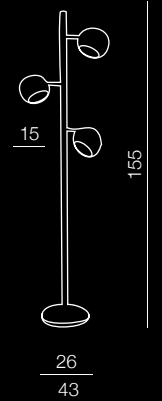

SN-6314S-LED
E27 1x MAX 40W + LED 3W
metal/fabric

Amadeo Oval Led

SN-6314O-LED
E27 1x MAX 40W + LED 3W
metal/fabric

Trinton

193

Trinton

TS 061120F
E14 3x 40W
metal
chrome

nord