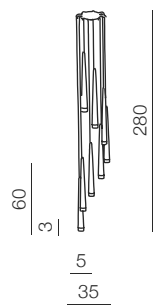

Stylo 8 MULTICOLOR

1. 1 MD 1220A-8BK (black)
   - 2 MD 1220A-8WH (white)
   - 3 MD 1220A-8CH (chrome)
2. G9 8x 40W
   metal/glass