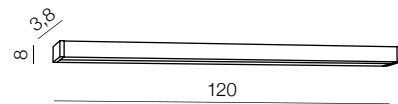

Martin 120 LED

W30L40 (chrome)
1x LED 15W 1200lm
acryl/ metal