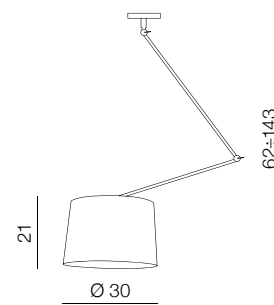

Adam

205

1 WHITE / SATIN NICKEL

2 BLACK / SATIN NICKEL

Adam S

- 1 MD2299-S WH/SN (fabric white/ metal)
- 2 MD2299-S BK/SN (fabric black/ metal)

1x E27 MAX 60W
fabric/ metal satin nickel

Adam 2 S