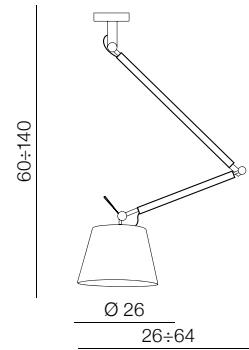

- 1 MB2300-XS-WH (white)
- 2 MB2300-XS-BK (black)
- 3 MB2300-XS-GR (gray)

1x E27 MAX 60W
fabric/ metal

Zyta Wall S

- 1 MB2300-S-WH (white)
- 2 MB2300-S-BK (black)
- 3 MB2300-S-GR (gray)

1x E27 MAX 60W
fabric/ metal