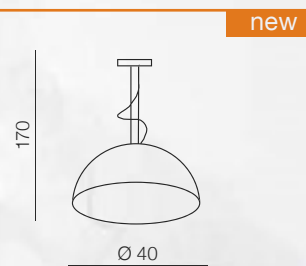

Decora

new 62

Decora XL

- 1 LP5069-XL (white)
- 2 LP5069-XL (black)

E27 1x MAX 100W
metal/resin

Decora L

- 1 LP5069-L (white)
- 2 LP5069-L (black)

E27 1x MAX 100W
metal/resin

Decora M

- 1 LP5069-M (white)
- 2 LP5069-M (black)

E27 1x MAX 60W
metal/resin

new

Deco

63

Deco 1 Top

1924-PB
E27 1x 60W
metal/chrome/glass