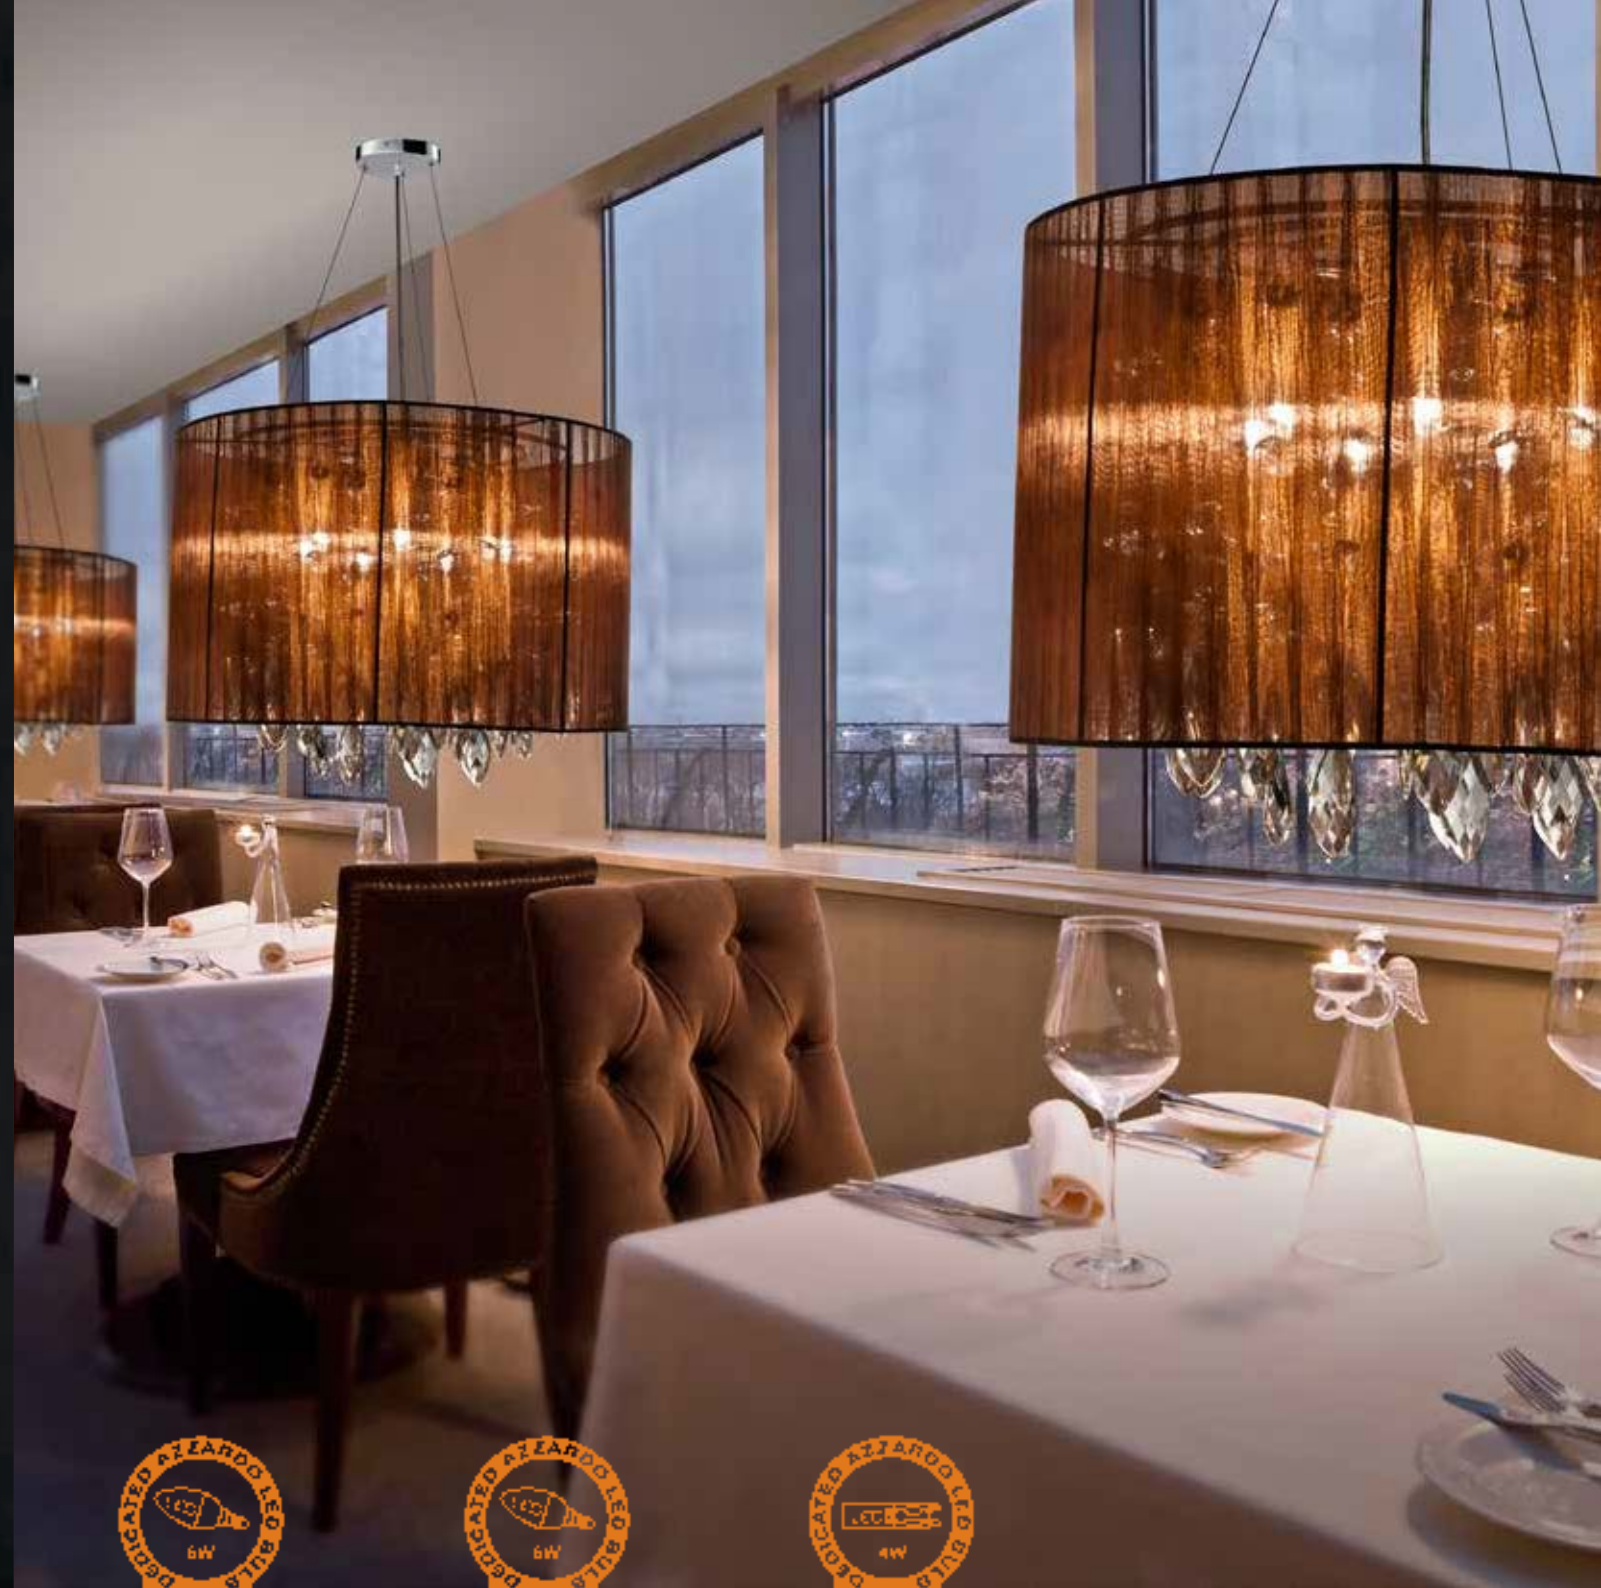

Sidney

42

1 WHITE

2 BLACK

3 BROWN

Sidney wall

- 1 1982-1W WH (white)
- 2 1982-1W BK (black)
- 3 1982-1W BN (brown)

E14 1x 40W
Fabric/Chrome/Crystal