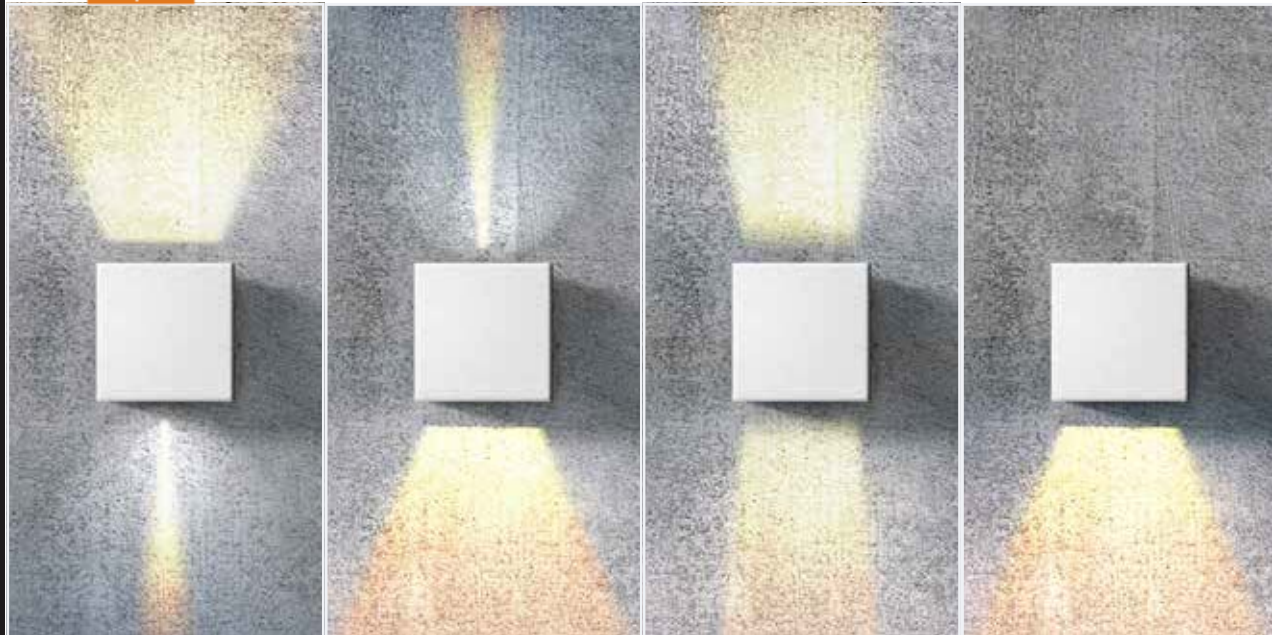

162

1 WHITE

2 ALUMINIUM

3 ANODISED GOLD

Leticia wall

- 1 GM1111 WH (white)
- 2 GM1111 ALU (aluminium)
- 3 GM1111 AGO (anodised gold)

G9 1x 40W
metal/aluminium

Mars