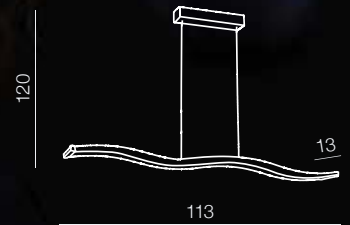

Bertone pendant **LED**
7103-2P (chrome)
1x LED 37W 2100 lm
acryl/metal