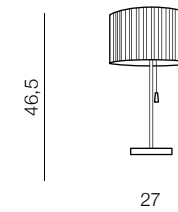

Penelopa table

- 1 BP-2530-GR (grey)
- 2 BP-2530-WH (white)
- 3 BP-2530-BK (black)

E27 1x MAX 60W
metal/fabric

Penelopa floor

- 1 BP-2540-GR (grey)
- 2 BP-2540-WH (white)
- 3 BP-2540-BK (black)

E27 1x MAX 60W
metal/fabric