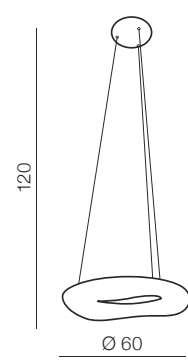

Donut Pendant 60 LED

MD-8030-600 DIMM
LED 39W 3000K 3315lm
acryl
dimmmable