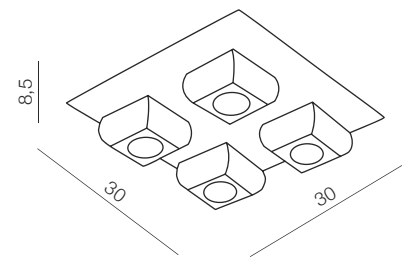

Rubic 4 top

1798-4X
G9 4x 40W
metal/chrome/acryl