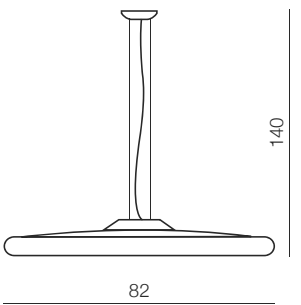

SNELLO570N
LED 40W 4400 lm
metal/acryl

Snello 57 LED

SNELLO570N-RC
LED 40W 4400 lm
metal/acryl

Snello 72 LED

SNELLO720N
LED 60W 5700 lm
metal/acryl

Snello 82 LED

SNELLO820N
LED 75W 6900 lm
metal/acryl

designo