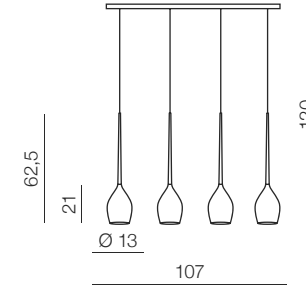

Izza 4

1. 1 MD1288B-4W (shiny white)
   - 2 MD1288B-4BL (shiny black)
   - 3 MD1288B-4AM (amber)
   - 4 MD1288B-4OL (olive)
2. E14 4x 40W
   metal/glass