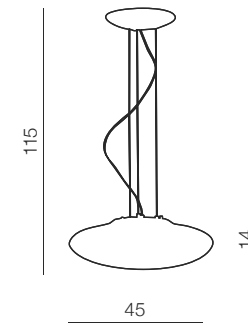

Astro

MD 72-1L
E14 3x 40W
metal/glass
satin nickel/white-dark violet