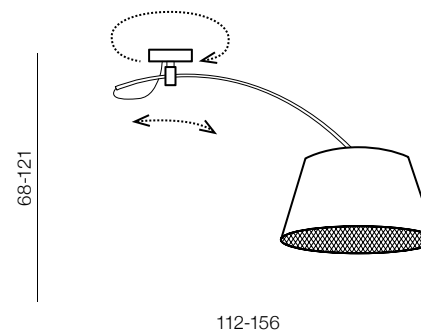

Selena 2

- 1 MD2335-M (black)
- 2 MD2335-M (white)
- 3 MD2335-M (grey)

E27 1x MAX 60W
metal/fabric/acrylic