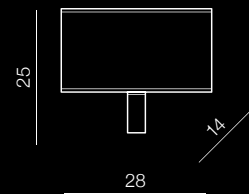

Amadeo

new 192