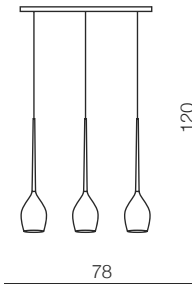

Izza wall

- 1 MB1288-1W (shiny white)
 - 2 MB1288-1BL (shiny black)
 - 3 MB1288-1AM (amber)
 - 4 MB1288-1OL (olive)
- G4 1x 40W
metal/glass

Izza

- 1 MJ1288-1WH (shiny white)
 - 2 MJ1288-1BL (shiny black)
 - 3 MJ1288-1AM (amber)
 - 4 MJ1288-1OL (olive)
- E14 1x 40W
metal/glass