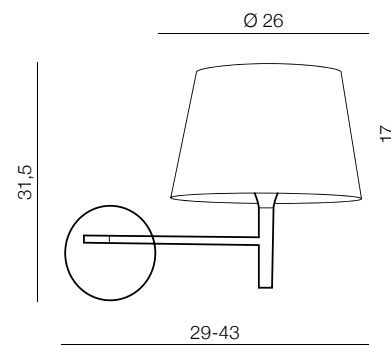

- 1 MX2295-M-BZ-BK (black)
- 2 MX2295-M-BZ-WH (white)
- 3 MX2295-M-BZ-GR (grey)

E27 3x MAX 60W
metal/fabric/acryl

Magma 70 NEW

FB6840-70 BL/WH (black/white)
3x E27 MAX 60W
metal

Magma 90 NEW

FB6840-90 BL/WH (black/white)
4x E27 MAX 60W
metal