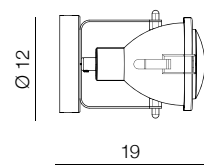

Tobruk wall

P515 CO (colour concrete)
1x GU10 MAX 25W
metal/glass