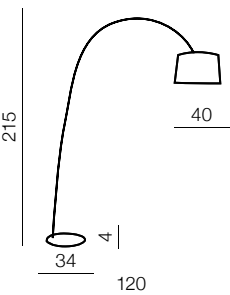

3 AMBER

4 OLIVE

izza

- 1 MJ1288-1WH (shiny white)
- 2 MJ1288-1BL (shiny black)
- 3 MJ1288-1AM (amber)
- 4 MJ1288-1OL (olive)

E14 1x 40W
metal/glass

Ariana

183

Ariana