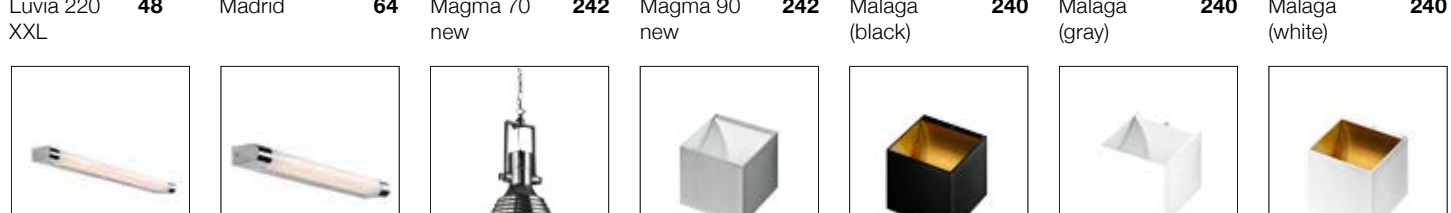

Margot 630 **284** Margot 930 **284** Marina **81** Mars wall (aluminium) **163** Mars wall (black/gold) **163** Mars wall (white) **163** Mars wall (white/gold) **163**