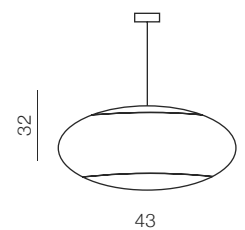

Gala top

FH6712D-430
E27 2x 26W ESB
metal/glass/chrome