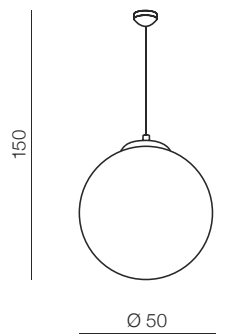

White Ball 50

FLWB50WH (white)
E27 1x MAX 40W
glass/metal chrome