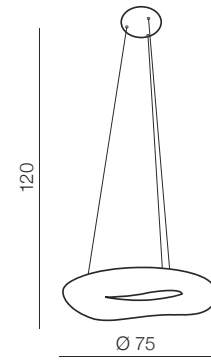

Donut Pendant 75 LED

MD-8030-750 DIMM
LED 80W 3000K 6800lm
acryl
dimmmable