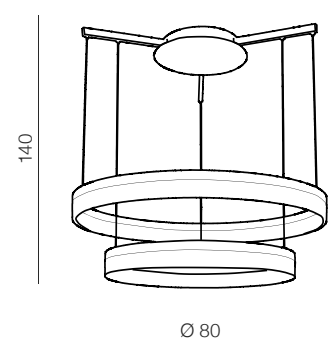

Zola 80/60 LED

7105-2PL-8060 (white)
1x LED 32W + 24W 5600LM
acryl/metal