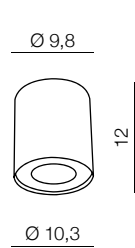

Neos 1

- 1 FH31431B (black/chrome)
- 2 FH31431B (white/chrome)
- 3 FH31431B (black/aluminum)
- 4 FH31431B (white/aluminum)

1x GU10 MAX 50W
bulb not included