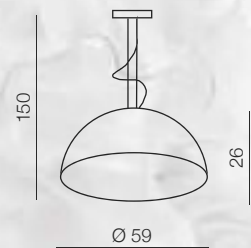

new 62

1 WHITE

2 BLACK

Decora XL

- 1 LP5069-XL (white)
- 2 LP5069-XL (black)

E27 1x MAX 100W
metal/resin

Decora L

- 1 LP5069-L (white)
- 2 LP5069-L (black)