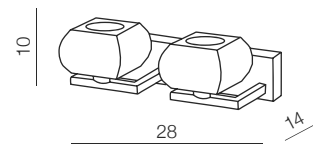

Rubic 2 wall

1798-2W
G9 2x 40W
metal/chrome/acryl