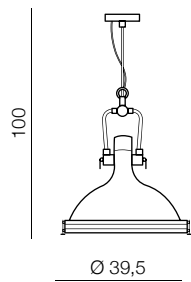

Kent

251

Garland

- 1 BP-9638 (chrome)
- 2 BP-9639 (satin nickel)

E27 1x MAX 60W
metal/glass