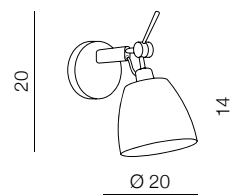

Zyta L Floor

- 1 ML2300-L-WH (white)
- 2 ML2300-L-BK (black)
- 3 ML2300-L-GR (gray)

1x E27 MAX 60W
fabric/ metal

1 WHITE

2 BLACK

3 GRAY

4 ALUMINIUM

Zyta ALU Wall XS