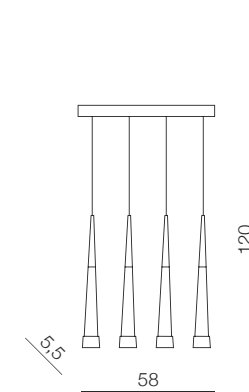

LED
Brina 24

- 1 LP9003-24 (chrome)
- LED 24x 7W, 18480 lm iron/aluminum/acrylic

LED
Brina 6

- 1 LP9003-6 (chrome)
- 2 LP9003-6 (black)
- LED 6x 7W, 4620 lm iron/aluminum/acrylic

LED
Brina 1

- 1 LP9003-1 (chrome)
- 2 LP9003-1 (black)
- LED 1x 7W, 770 lm iron/aluminum/acrylic