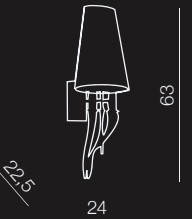

Diablo

- 1 AB 8074-1S (white)
- 2 AB 8074-1S (black)

E14 2x 11W ESB
metal/fabric