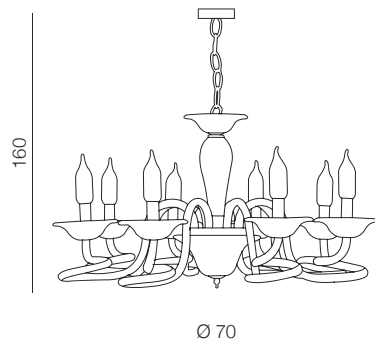

Luvia

2172-6X
GU10 6x MAX 40W
metal/chrome/glass

Bolton

50

1 WHITE

2 BLACK

Bolton 8

- 1 B0038-8P (white)
- 2 B0038-8P (black)