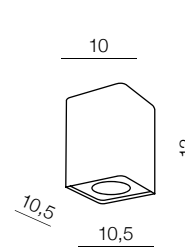

Nino 1

- 1 FH31431S (black/chrome)
- 2 FH31431S (white/chrome)
- 3 FH31431S (white/alu)
- 4 FH31431S (black/alu)

1x GU10 MAX 50W
bulb not included