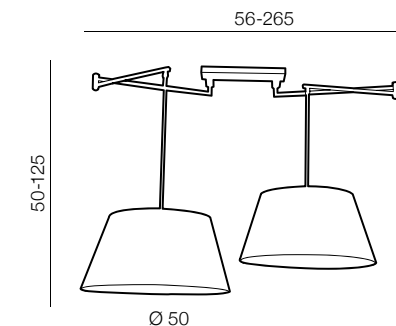

new

1 WHITE/CHROME

2 BLACK/CHROME

2 GRAY/CHROME

Natalia S

- 1 MD2238-1S-WH (white/chrome)
- 2 MD2238-1S-BK (black/chrome)
- 3 MD2238-1S-GR (gray/chrome)

E27 1x 60W
fabric/metal/acryl

Natalia 2 S