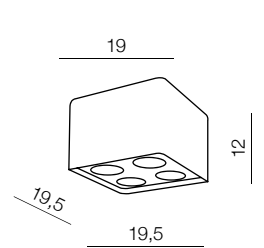

Nino 4

- 1 FH31434S (black/chrome)
- 2 FH31434S (white/chrome)
- 3 FH31434S (black/aluminum)
- 4 FH31434S (white/aluminum)

4x GU10 MAX 50W
bulb not included