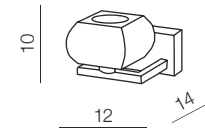

Rubic 1 wall

1798-1W
G9 1x 40W
metal/chrome/acryl