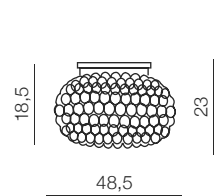

Acrylio 50 top

VA5-026-500
R7S 1x 200W
acryl/glass
clear/white