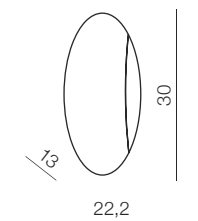

Acrylio xxi

142

Acrylio xxi

LP6012-XL
T5 6x 40W
metal/acryl/glass
chrome/clear/white

Gala

143

Gala wall

FH6712D-430
E27 1x 26W ESB
metal/glass/chrome

Gala top

FH6712D-430
E27 2x 26W ESB
metal/glass/chrome

Gala

FH6712P-430
E27 2x 26W ESB
metal/glass/chrome