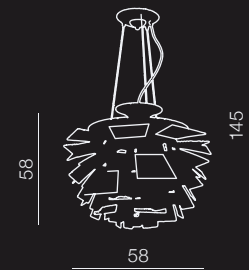

Flower

158

Flower

DH 1002B
E27 1x 100W
metal
aluminium