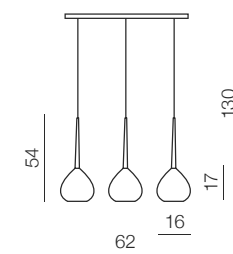

Aga 3

- 1 MD1289-3WH (white/black)
- 2 MD1289-3BK (black/black)
- 3 MD1289-3RD (red/black)

E14 3x 40W
metal/glass