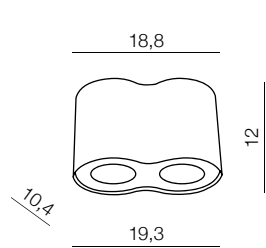

3 BLACK/ALUMINIUM

4 WHITE/ALUMINIUM

Neos 1

- 1 FH31431B (black/chrome)
- 2 FH31431B (white/chrome)
- 3 FH31431B (black/aluminum)
- 4 FH31431B (white/aluminum)

1x GU10 MAX 50W
bulb not included

Neos 2

- 1 FH31432B (black/chrome)
- 2 FH31432B (white/chrome)
- 3 FH31432B (black/aluminum)
- 4 FH31432B (white/aluminum)