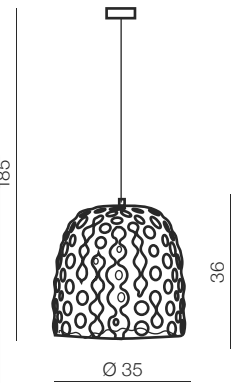

Bob

103

Bob

MD5152 SM
E27 1x 60W
glass/smoke/metal