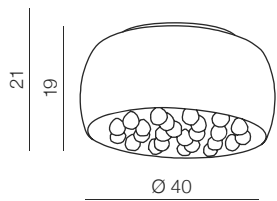

Caldo 40 top

LP/LC 2436-5PX
G9 6x 40W
metal/chrome/glass