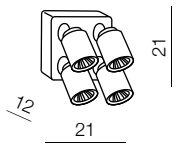

Tomi 4KW

1 FH31314S1 (white/gray)
4x GU10 MAX 50W
bulb not included
metal/aluminium/
sandy paint