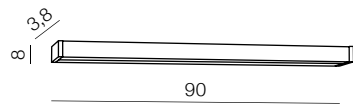

Martin

278

IP44

Martin 90 LED

W30L39 (chrome)
1x LED 12W 945lm
acryl/ metal