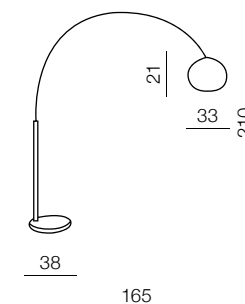

3 BLACK

4 GREY

Mia

- 1 BP-1619-BR (brown)
- 2 BP-1619-WH (white)
- 3 BP-1619-BK (black)
- 4 BP-1619-GR (grey)

E27 1x MAX 60W
metal

Tosca

175

Tosca