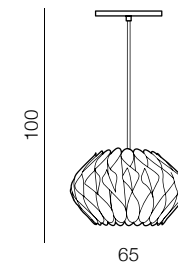

Ruben L

- 1 BP-1721-BE (beige)
- 2 BP-1721-GR (grey)

E27 1x MAX 60W
PC/metal