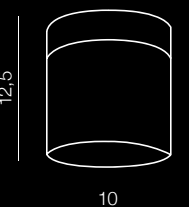

Mil

Lir

new 268

269 new

IP44

IP44