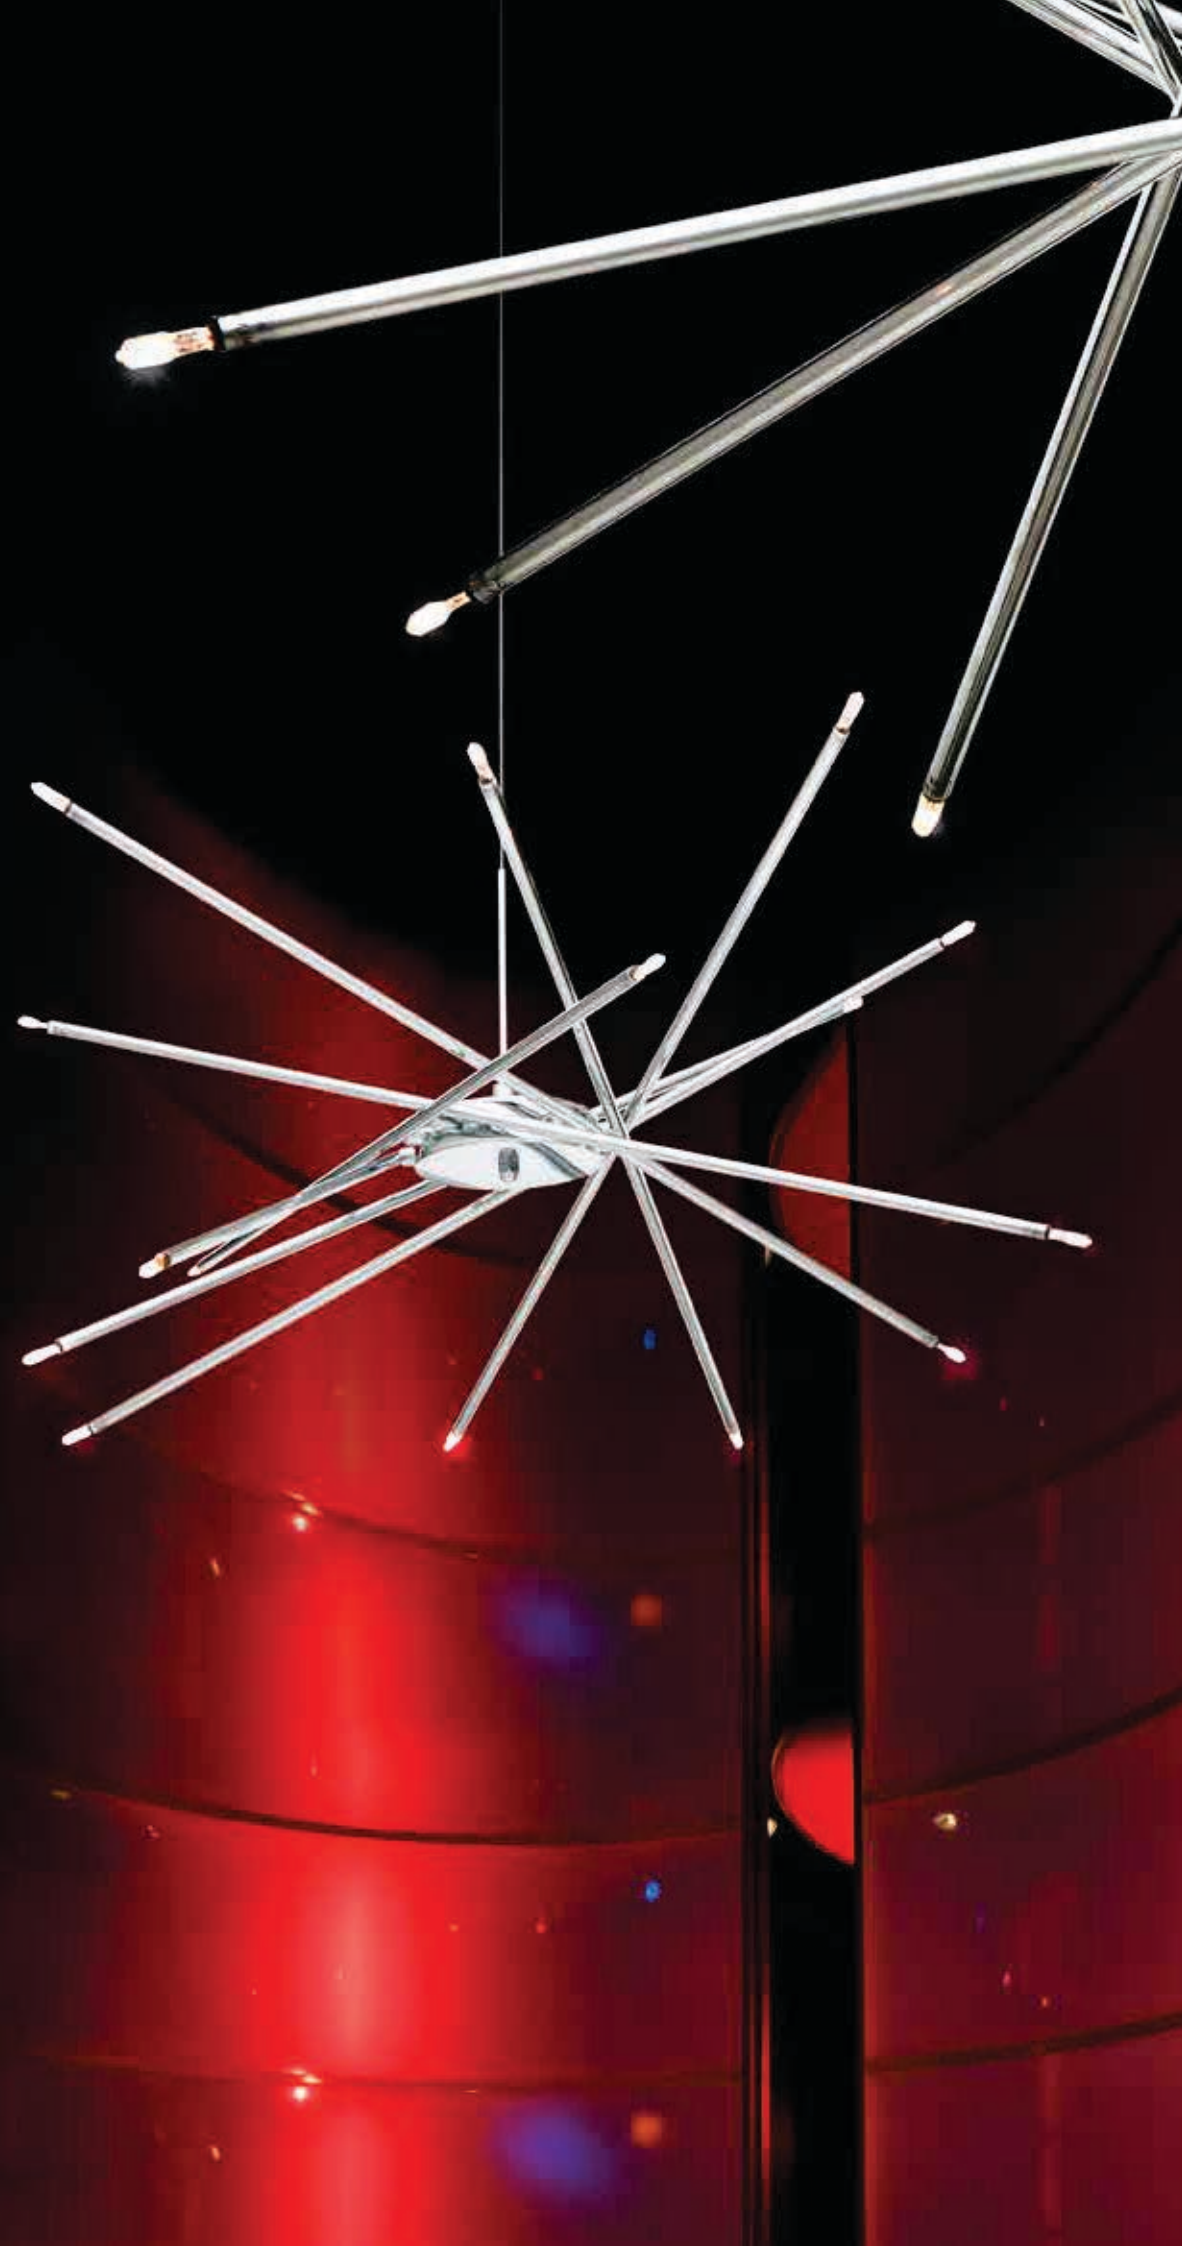

Spider

MB 127-18
G4 18x 10W 12V
metal
chrome

Snake

56

Snake

1 CHROME

2 WHITE

3 BLACK