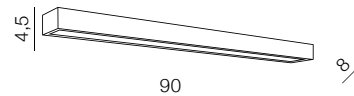

Rado 90

- 1 LIN-3000-90-CH / 3000K 1031lm
- 2 LIN-4000-90-CH / 4000K 1082lm
- 3 LIN-4000-90-WH / 4000K 1082lm
- 4 LIN-4000-90-BK / 4000K 1082lm

LED 24W IP44
aluminium/glass/PC