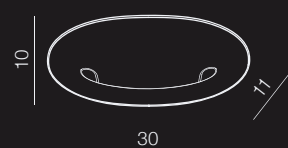

Largo

116

LED
Largo

MB15003079-1C (satin white)
LED 12W, 720 lm
aluminium IP20