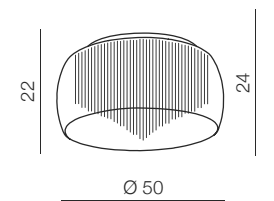

Rego 50 top

LC/LP 3957-8PX
G9 6x 40W
metal/chrome/
aluminum/glass

new