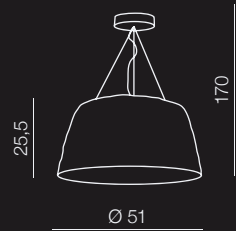

Tasos 1

- 1 MD2095-1W (white)
- 2 MD2095-1BK (black)

E14 1x 40W
metal/chrome
glass/black/white

Candy

86

Candy 53

MD6623M-WH (white)
T5 1x 40W
metal/plastic/fabric

Candy 42