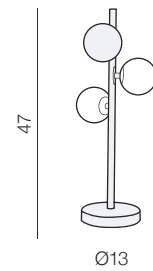

151

new

Sybilla 3 table

DEL-8389-3T
G9 3x Max 25W
metal/opal glass

Sybilla 6 floor

DEL-8389-6F
G9 6x Max 25W
metal/opal glass

Sybilla 7 pendant

DEL-8389-7P
G9 7x Max 25W
metal/opal glass