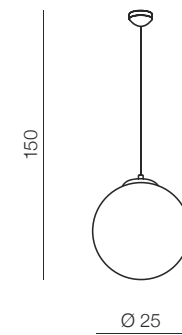

White Ball 25

FLWB25WH (white)
E27 1x MAX 40W
glass/metal chrome