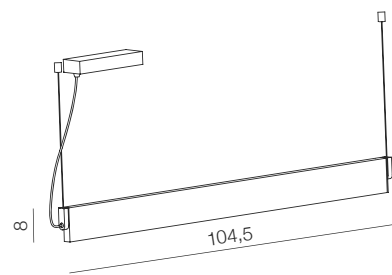

Norman XL LED

- 1 MD5932L-X WH (white)
- 2 MD5932L-X WO (wood)

LED 29W, 1740 lm
aluminium

Norman White Wall M LED

MB5932M (white)
LED 13W, 780 lm
aluminium

Norman White Wall L LED

MB5932M (white)
LED 13W, 780 lm
aluminium