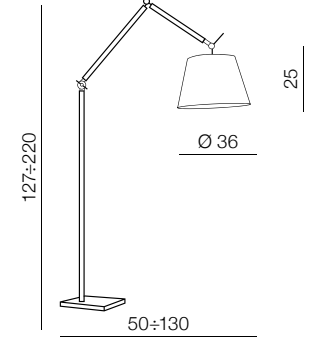

Zyta M

- 1 MD2300-M-WH (white)
- 2 MD2300-M-BK (black)
- 3 MD2300-M-GR (gray)

1x E27 MAX 60W
fabric/ metal

Zyta S Table

- 1 MT2300-S-WH (white)
- 2 MT2300-S-BK (black)
- 3 MT2300-S-GR (gray)

1x E27 MAX 60W
fabric/ metal