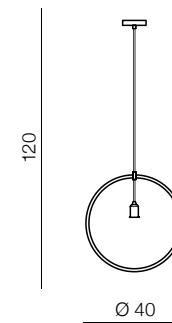

Krug

- 1 DEL-6612-110-CH (chrome)
- 2 DEL-6613-110-CO (copper)

E27 1x 40W
aluminium