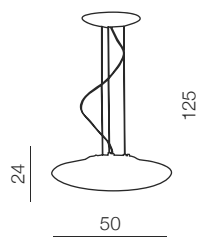

Pires 50

LP5123-3
E27 3x 60W
metal/glass
chrome/white