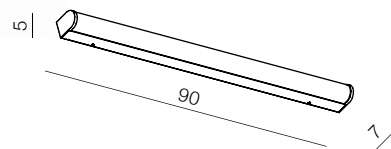

Petra 90

- ① LIN-3001-90-CH / 3000K 1255lm
- ② LIN-4001-90-CH / 4000K 1315lm

LED 18W IP44
aluminium/PC