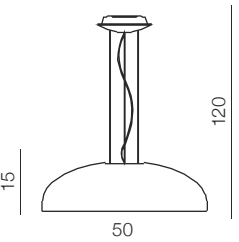

Valedo

147

Valedo

- MD5805M
  LED 26W
  1020 lm
  aluminium/iron/acryl
  inside white/outside
  sandy black