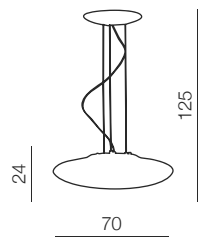

Pires 70

LP5123-5
E27 5x 60W
metal/glass
chrome/white