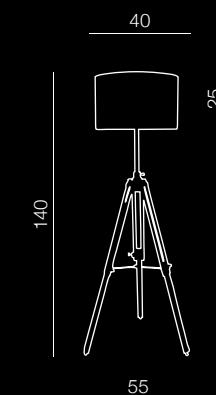

Cinema

167

Cinema

TS 062909F
E27 1x 60W
metal/chrome
wood/fabric/black