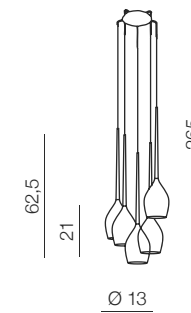

Izza 5

1. 1 MD1288A-5W (shiny white)
   - 2 MD1288A-5BL (shiny black)
   - 3 MD1288A-5AM (amber)
   - 4 MD1288A-5OL (olive)
2. E14 5x 40W
   metal/glass