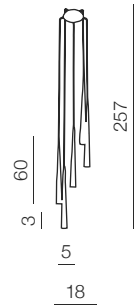

Stylo 5 MULTICOLOR

1. 1 MD 1220A -5BK (black)
   - 2 MD 1220A-5WH (white)
   - 3 MD 1220A-5CH (chrome)
2. G9 5x 40W
   metal/glass