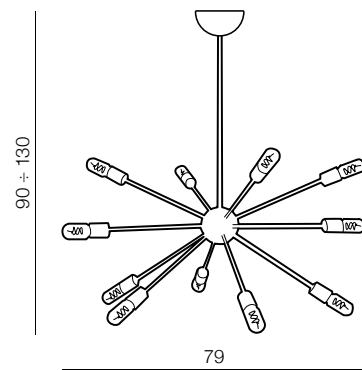

Orbit

260

1 BLACK

2 WHITE

Orbit

- 1 40446-18BK (black)
- 2 40446-18WH (white)

18x E27 60W
metal

Krug