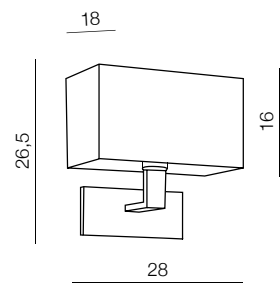

MB2311-S (white/chrome)
E27 1x Max 60W
metal/ fabric

1 WHITE

2 BLACK

Martens Wall

- 1 MB2251-B-E27 WH (white/chrome)
- 2 MB2251-B-E27 BK (black/chrome)

E27 1x Max 60W
metal/ fabric

Martens Wall LED

- 1 MB2251-B-LED-R (white/chrome)
- 2 MB2251-B-LED-R (black/chrome)