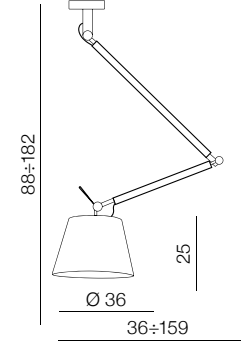

Zyta S

- 1 MD2300-S-WH (white)
- 2 MD2300-S-BK (black)
- 3 MD2300-S-GR (gray)

1x E27 MAX 60W
fabric/ metal

Zyta 2 S

- 1 MD2300-2S-WH (white)
- 2 MD2300-2S-BK (black)
- 3 MD2300-2S-GR (gray)

2x E27 MAX 60W
fabric/ metal