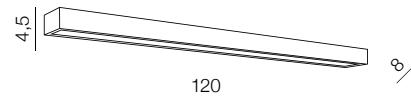

Rado

Asteria

new 274

275 new

IP44

IP44

1 SANDY WHITE

2 CHROME

3 BLACK

COLOR TEMPERATURE 3000K OR 4000K

Rado 60

- 1 LIN-3000-60-CH / 3000K 857lm
- 2 LIN-4000-60-CH / 4000K 900lm
- 3 LIN-4000-60-WH / 4000K 900lm
- 4 LIN-4000-60-BK / 4000K 900lm

LED 18W IP44
aluminium/glass/PC

Rado 90

- 1 LIN-3000-90-CH / 3000K 1031lm
- 2 LIN-4000-90-CH / 4000K 1082lm
- 3 LIN-4000-90-WH / 4000K 1082lm
- 4 LIN-4000-90-BK / 4000K 1082lm

LED 24W IP44
aluminium/glass/PC

Rado 120

- 1 LIN-3000-120-CH / 3000K 1226lm
- 2 LIN-4000-120-CH / 4000K 1287lm
- 3 LIN-4000-120-WH / 4000K 1287lm
- 4 LIN-4000-120-BK / 4000K 1287lm

LED 30W IP44
aluminium/glass/PC

COLOR TEMPERATURE 3000K OR 4000K

Asteria 25 **LED**

1. 1 LIN-5446-18W / 3000K 640lm IP44
   - 2 LIN-5446-18W / 4000K 670lm IP44
2. aluminium/acrylic chrome

Asteria 30 **LED**

1. 1 LIN-5446-24W / 3000K 950lm IP44
   - 2 LIN-5446-24W / 4000K 990lm IP44
2. aluminium/acrylic chrome