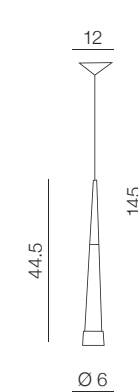

LED
Brina 1

- 1 LP9003-1 (chrome)
- 2 LP9003-1 (black)
- LED 1x 7W, 770 lm iron/aluminum/acrylic