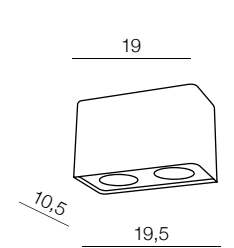

Nino 2

- 1 FH31432S (black/chrome)
- 2 FH31432S (white/chrome)
- 3 FH31432S (white/alu)
- 4 FH31432S (black/alu)

2x GU10 MAX 50W
bulb not included