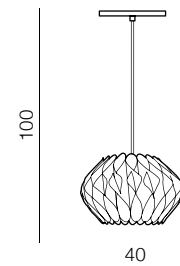

Ruben M

- 1 BP-1720-BE (beige)
- 2 BP-1720-GR (grey)

E27 1x MAX 60W
PC/metal