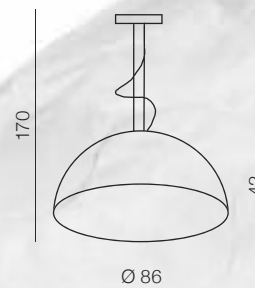

Decora XL

- 1 LP5069-XL (white)
- 2 LP5069-XL (black)

E27 1x MAX 100W
metal/resin