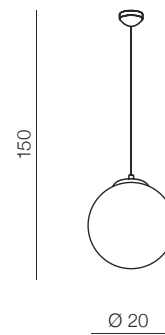

Strato

148

Strato A

AB9046-1
T5 1x 22W
steel/tempered glass
white

Strato B

AX9046-L
T5 1x 32W+1x 22W
acryl/glass/chrome steel
/tempered glass
white

White ball

149