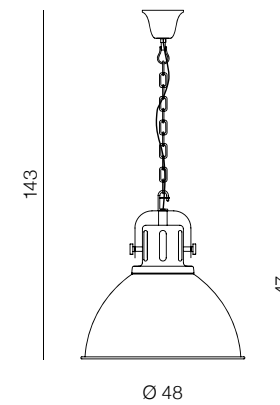

Kent

H489 SN (satin nickel)
1x E27 60W
metal