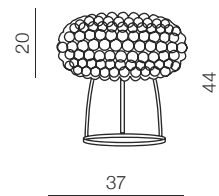

Ken

139

Ken

MD5174
E27 1x 60W
glass/smoke

Acrylio

MB-026
R7S 1x 100W
acryl/glass
clear/white

Acrylio table

MA-026M
R7S 1x 100W
metal/acryl/glass
white/clear/white