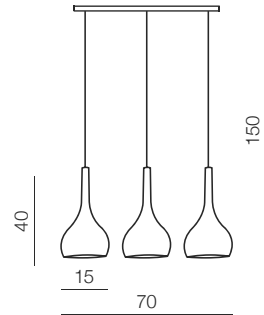

Soul 3

- ❶ LP5114-3CR (chrome)
- ❷ LP5114-3WH (white)
- ❸ LP5114-3BK (black)

E27 3x 40W
iron/glass