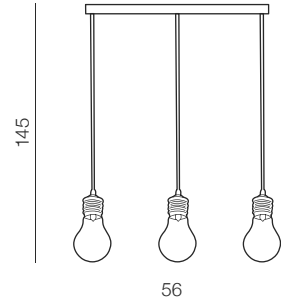

Otus 3

MD42536-3A (chrome)
G9 3x MAX 40W
glass/metal/aluminium