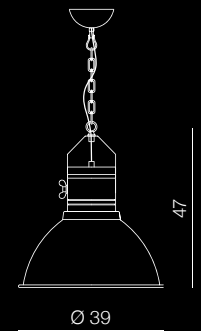

Duncan

252

1 BLACK/WOOD

2 WHITE/WOOD

Duncan

- 1 H5144-40 BK (black)
 - 2 H5144-40 WH (white)
- 1x E27 60W
metal/wood

Ranch

253