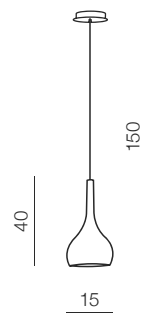

Soul 1

- ❶ LP5114-1CR (chrome)
- ❷ LP5114-1WH (white)
- ❸ LP5114-1BK (black)

E27 1x 60W
iron/glass