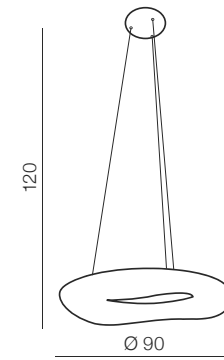

Donut Pendant 91 LED

MD-8030-910 DIMM
LED 120W 3000K 10200lm
acryl
dimmmable

MX-8030-600 DIMM
LED 39W 3000K 3315lm
acryl
dimmmable

MX-8030-750 DIMM
LED 80W 3000K 6800lm
acryl
dimmmable

MX-8030-910 DIMM
LED 120W 3000K 10200lm
acryl
dimmmable