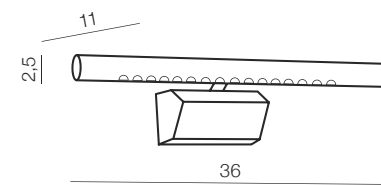

Norman XL LED

- 1 MD5932L-X WH (white)
- 2 MD5932L-X WO (wood)

LED 29W, 1740 lm
aluminium

Norman White Wall M LED

MB5932M (white)
LED 13W, 780 lm
aluminium

Norman White Wall L LED

MB5932M (white)
LED 13W, 780 lm
aluminium