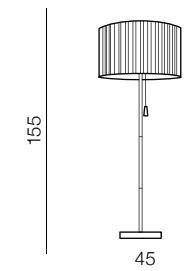

Penelopa table

- 1 BP-2530-GR (grey)
- 2 BP-2530-WH (white)
- 3 BP-2530-BK (black)

E27 1x MAX 60W
metal/fabric

Penelopa floor

- 1 BP-2540-GR (grey)
- 2 BP-2540-WH (white)
- 3 BP-2540-BK (black)

E27 1x MAX 60W
metal/fabric