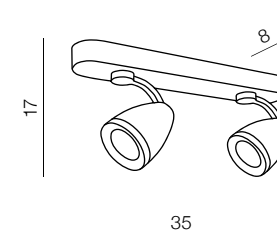

Albico 2

1. FH31812A12-2WH
   (sand white)
   2x GU10 MAX 50W *
   aluminium