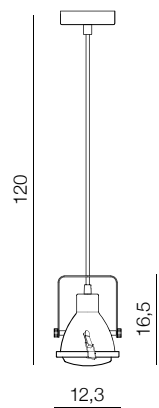

Tobruk pendant

5151L CO (colour concrete)
1x GU10 MAX 25W
metal/glass