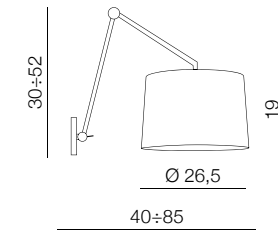

Adam Wall S

- 1 MB2299-S WH/SN (fabric white/ metal)
- 2 MB2299-S BK/SN (fabric black/ metal)

1x E27 MAX 60W
fabric/ metal satin nickel