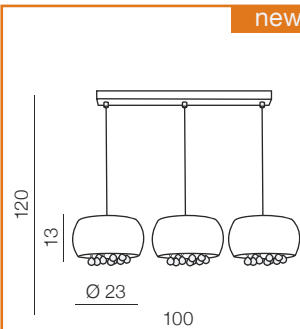

new 118

Quince wall

LW1056
G9 1x MAX 40w
opal glass/metal/
chrome/acryl

Quince 40 top

LP/LC1056-5
G9 5x MAX 40w
opal glass/metal/
chrome/acryl

Quince 50 top

LP/LC1056-6
G9 6x MAX 40w
opal glass/metal/
chrome/acryl