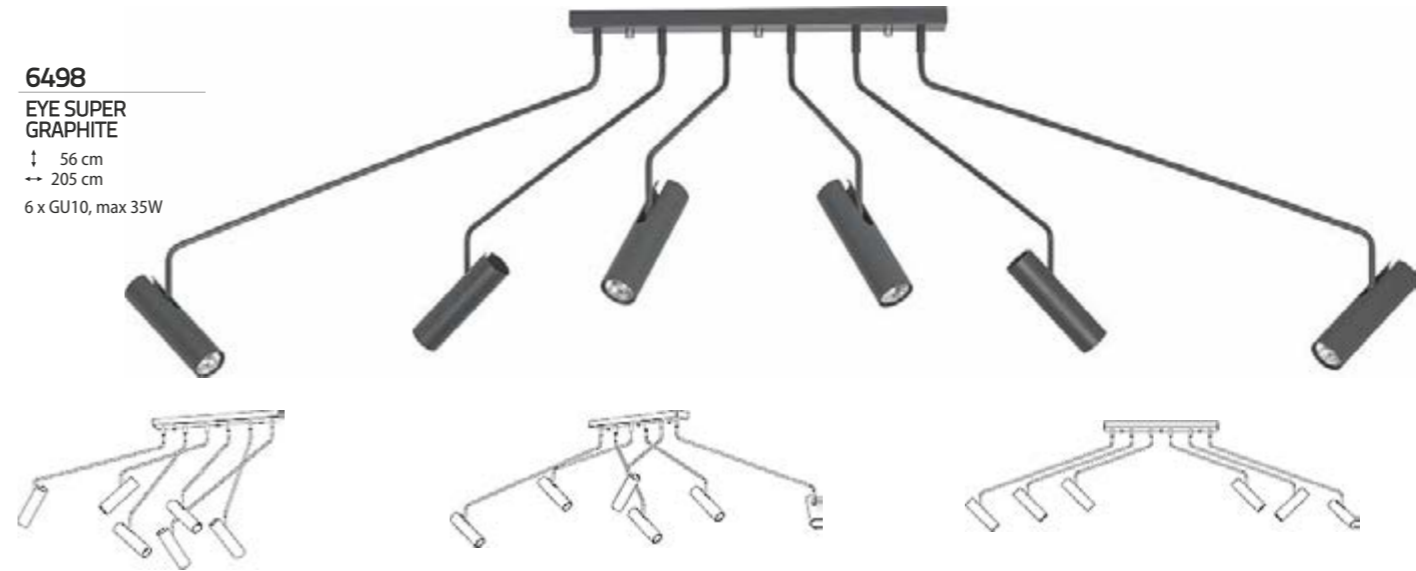

6498
EYE SUPER GRAPHITE
↓ 56 cm
↔ 205 cm
6 x GU10, max 35W