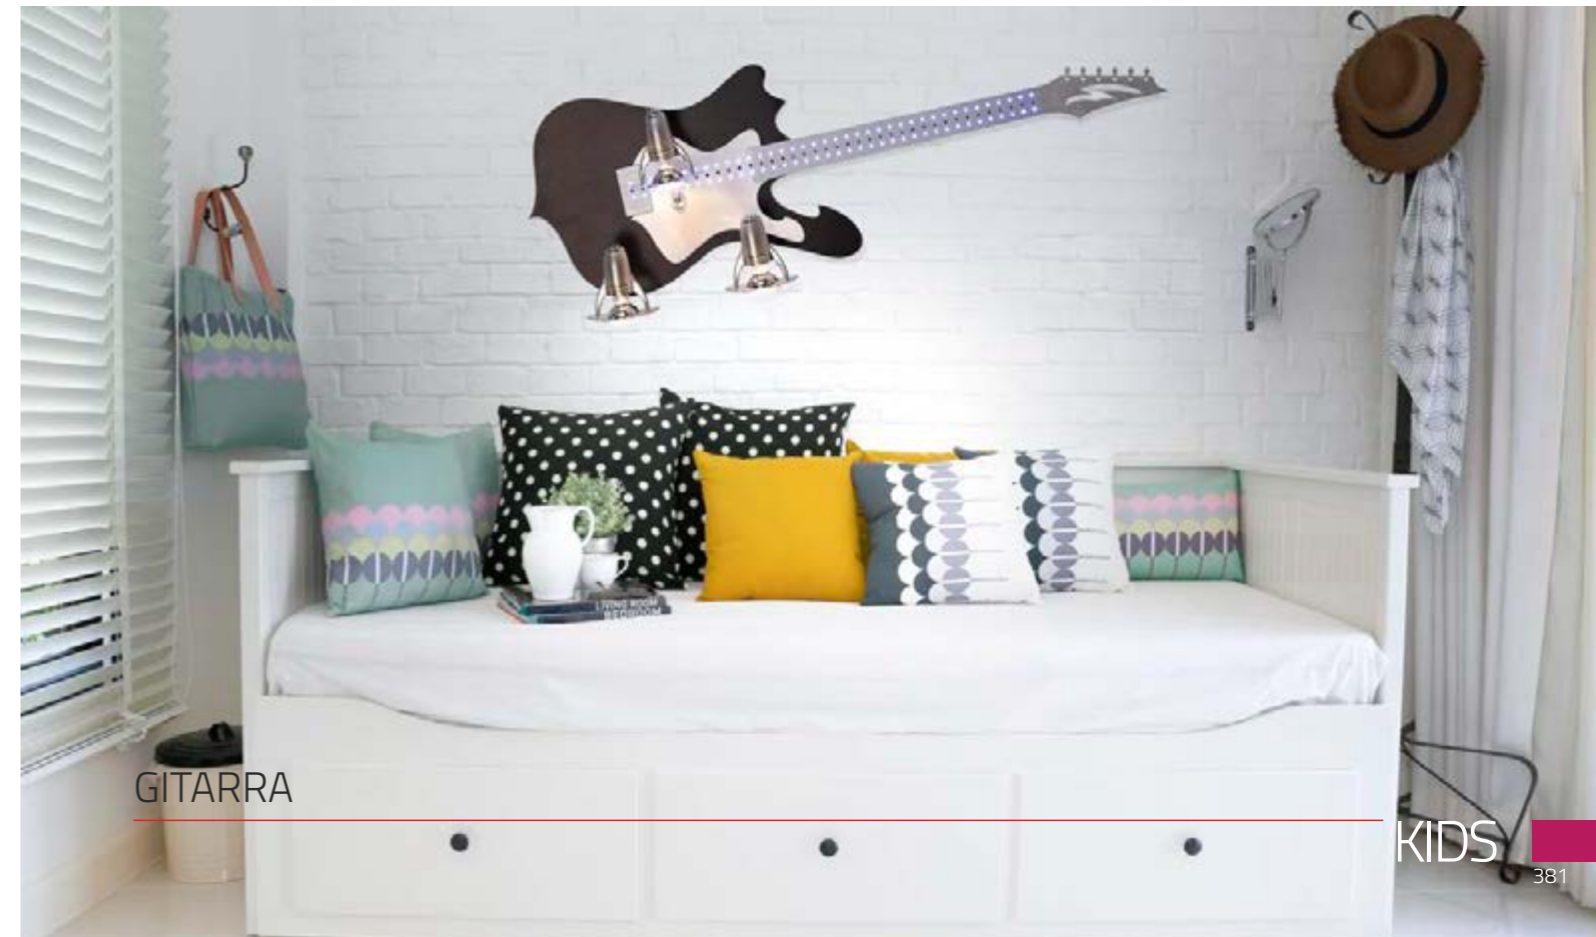

LED EFFECT!

sklejka, PET, PC, stal | plywood, PET, PC, steel | дерево, PET, PC, сталь