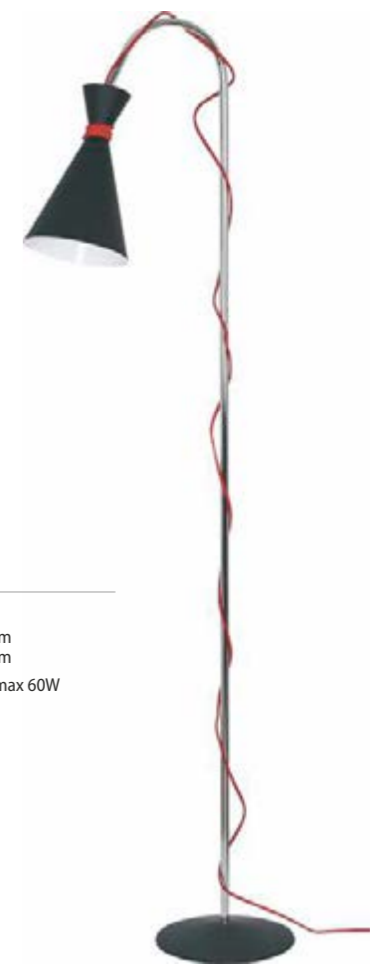

LUTON

4747
LUTON
↑ 165 cm
∅ 17,5 cm
1 x E27, max 60W

CHESTER