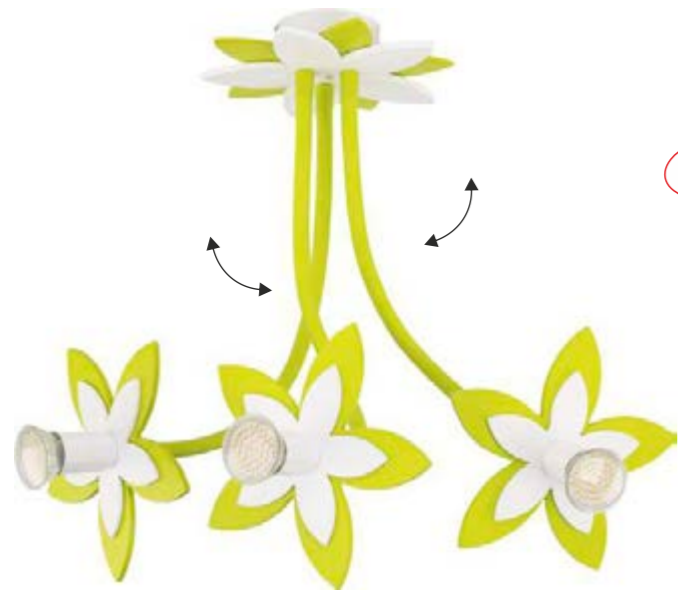

5303

PRASLIN

↑ 44 cm
∅ 64 cm

4 x E14, max 40W

FLOWERS PINK

FLOWERS GREEN

6897
FLOWERS GREEN
↑ 50 cm
∅ 20 cm
1 x GU10, max 35W

6898
FLOWERS GREEN
↑ 50 cm
∅ 40 cm
3 x GU10, max 35W