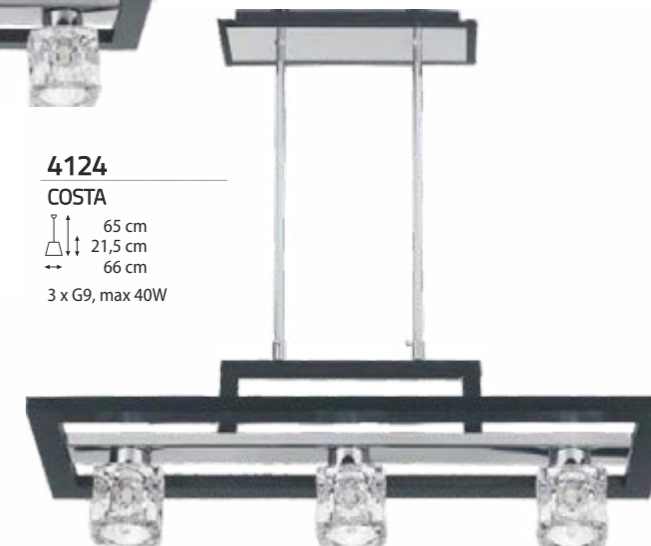

4913
COSTA LED
↓ 30 cm
↔ 30 cm
4 x G9, max 40W
54 LED white incl. 6000K

4914
COSTA LED
↓ 30 cm
↔ 46 cm
6 x G9, max 40W
72 LED white incl. 6000K