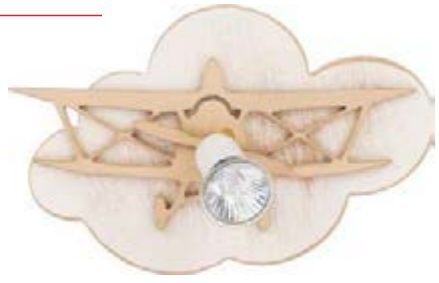

NEW!

LED READY

6904
PLANE
↔ 53 cm
→ 53 cm
3 x GU10, max 35W

PLANE

AIRPLANE

6905
AIRPLANE
→ 12 cm
Ø 30 cm
1 x GU10, max 35W

6906
AIRPLANE
→ 54 cm
→ 12 cm
3 x GU10, max 35W

LED
READY