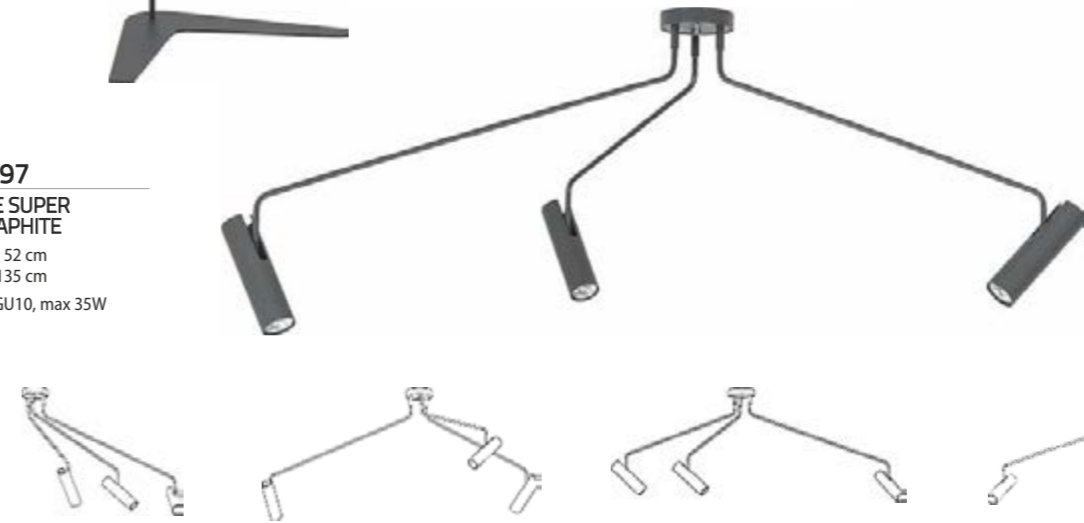

EYE SUPER

LED
READY

EYE SUPER

LED
READY