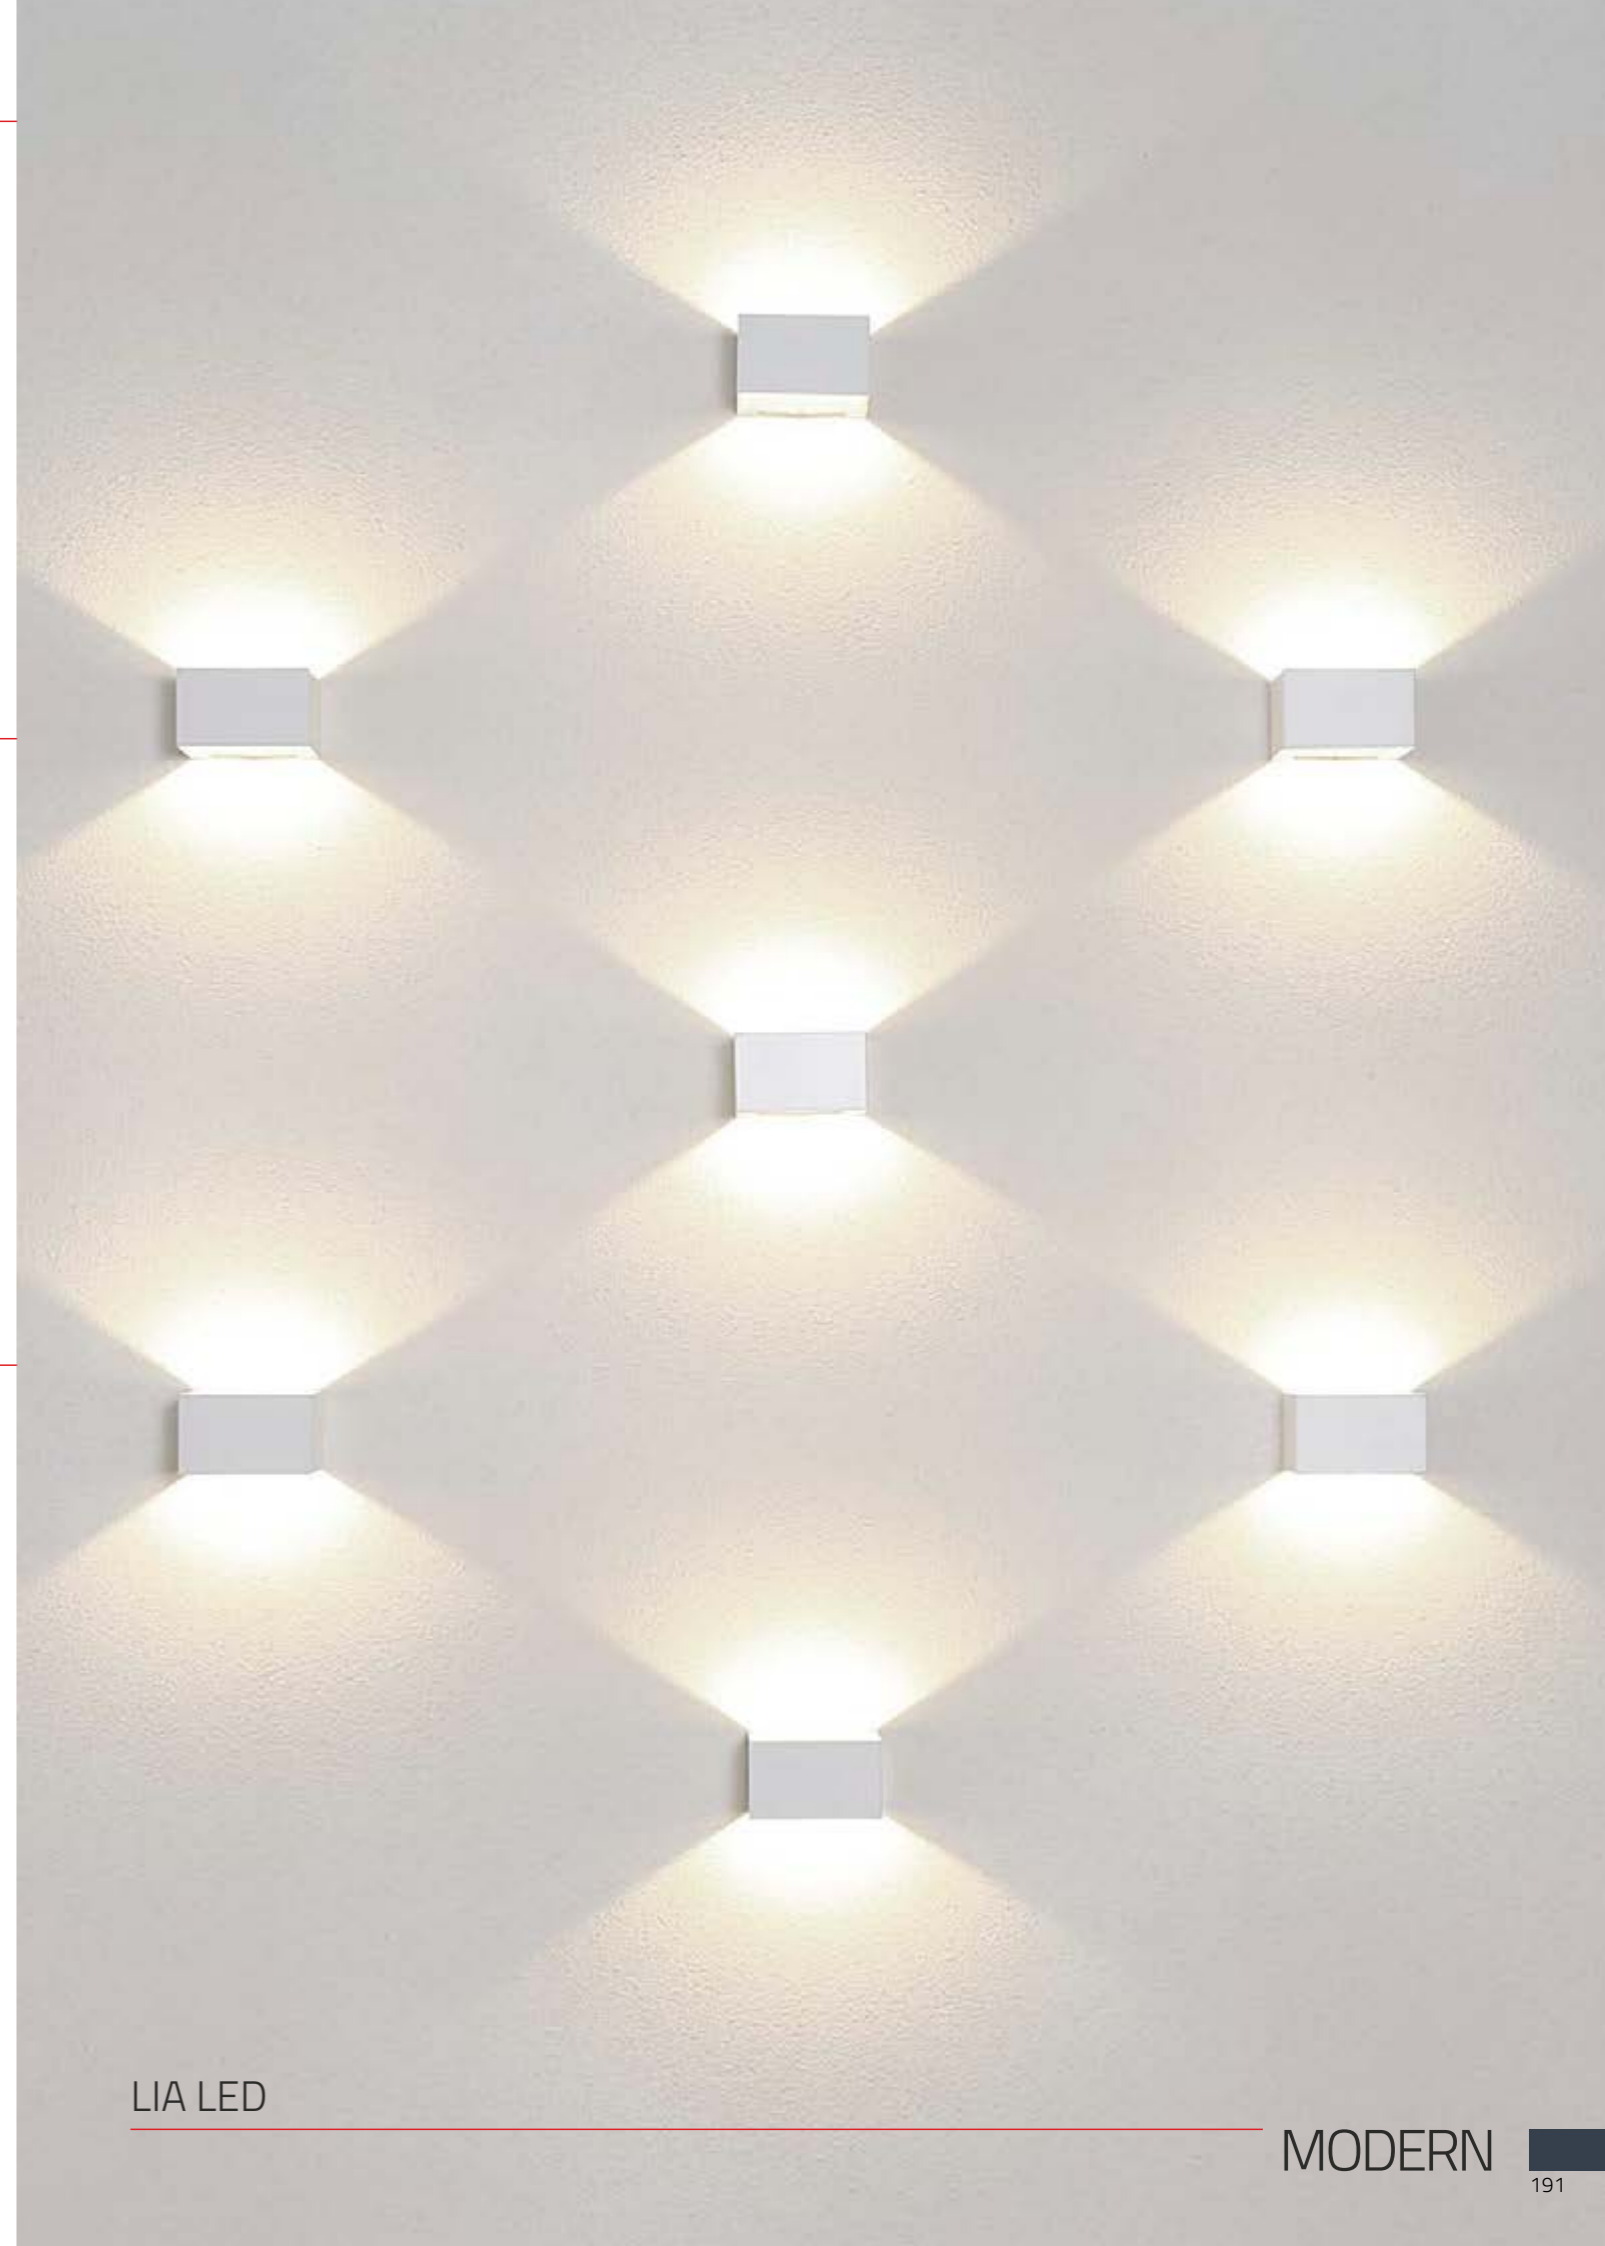

SANTI LED

6847
SANTI LED
↓ 37,5 cm
↔ 24 cm

NEW!

LIA LED

6913
LIA LED
↓ 37,5 cm
↔ 24 cm

GESS LED

6912
GESS LED
↓ 37,5 cm
↔ 24 cm

LIA LED