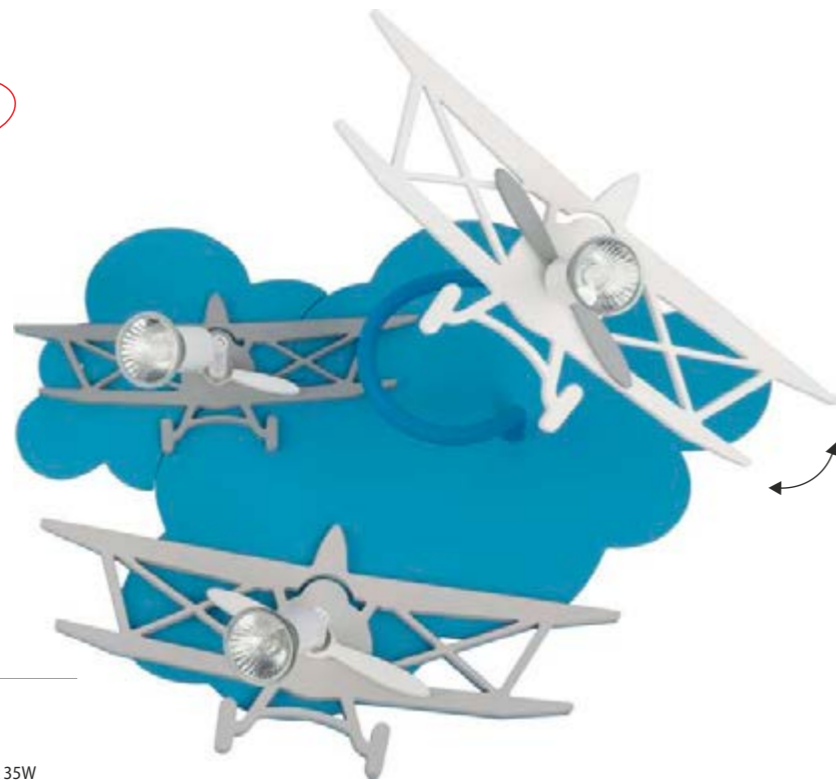

NEW!

LED READY

6904
PLANE
↔ 53 cm
→ 53 cm
3 x GU10, max 35W