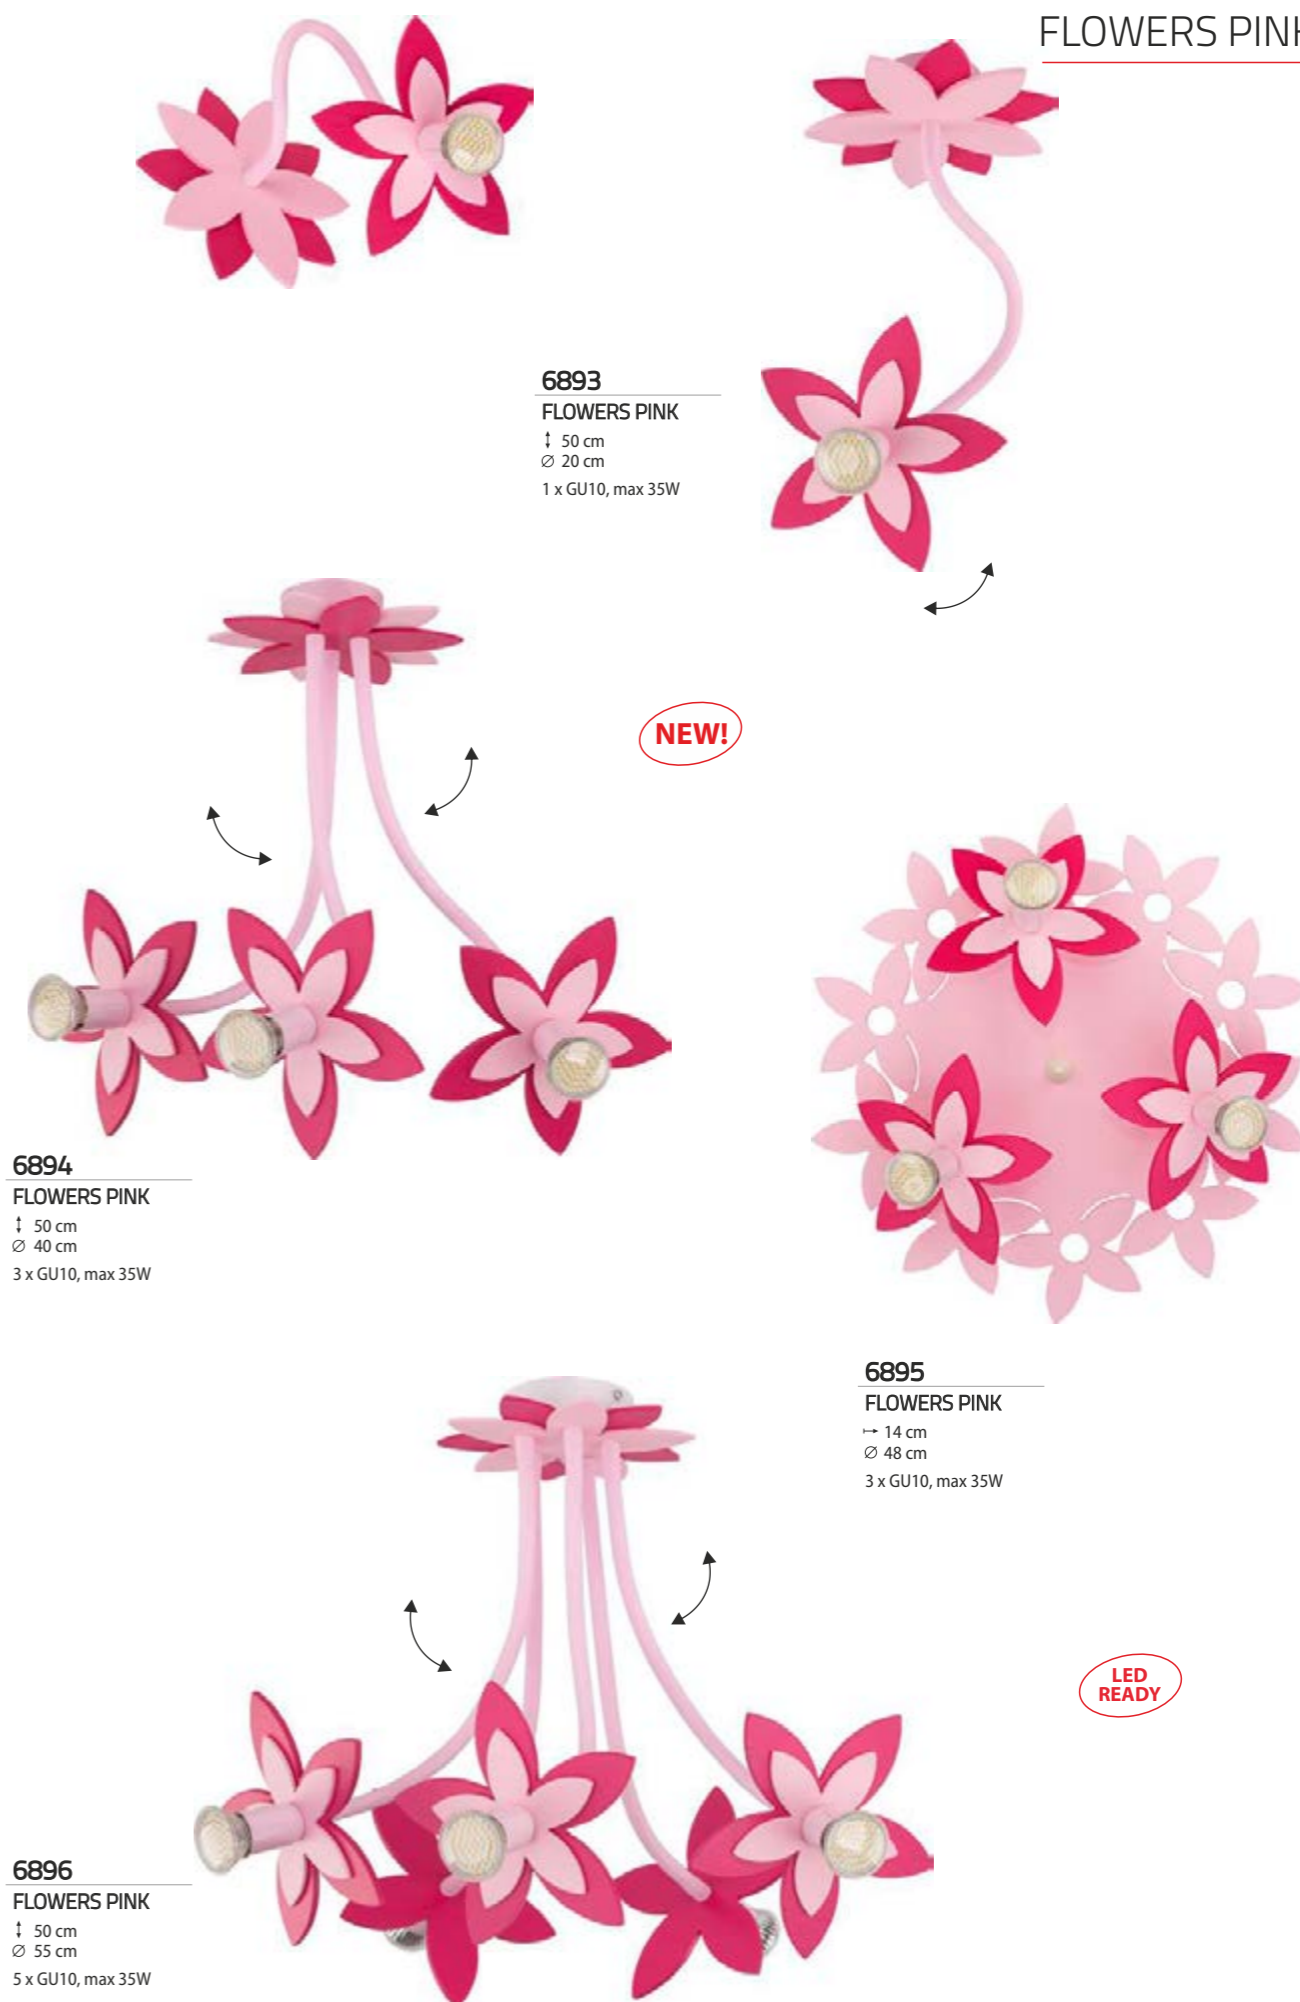

5303

PRASLIN

↑ 44 cm
∅ 64 cm

4 x E14, max 40W

FLOWERS PINK

FLOWERS GREEN

6897
FLOWERS GREEN
↑ 50 cm
∅ 20 cm
1 x GU10, max 35W

6898
FLOWERS GREEN
↑ 50 cm
∅ 40 cm
3 x GU10, max 35W