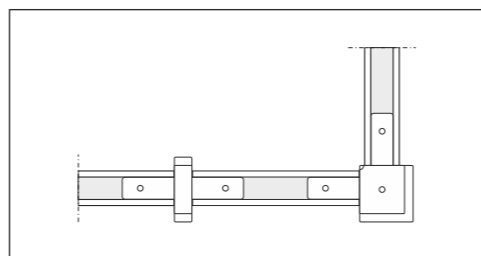

NEW!

stal lakierowana | painted steel | лакирована сталь

SHOP LED

SPOTLIGHTS