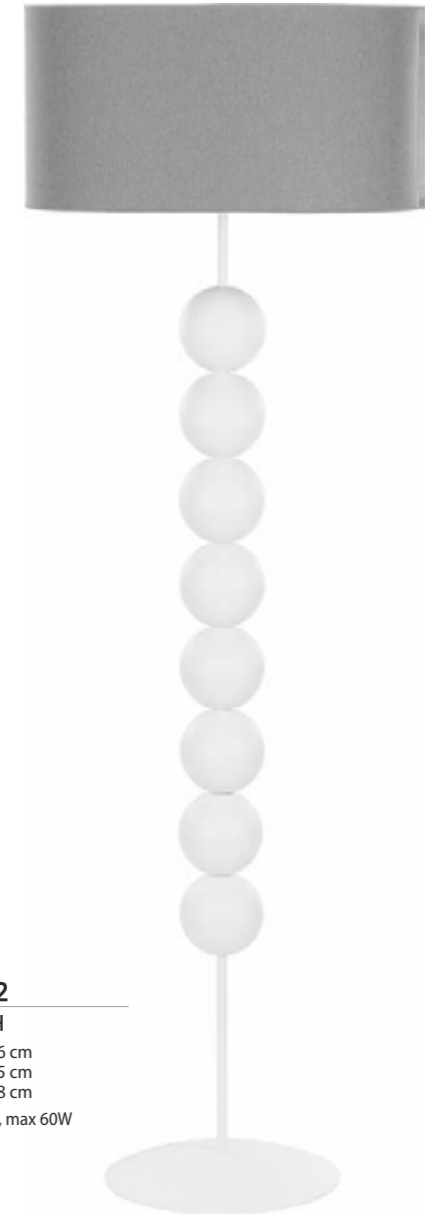

4244
SHADOW
↑ 100 cm
∅ 26 cm
∅ 42 cm
1 x E27, max 60W

EDITH

6331
EDITH
↑ 60 cm
∅ 46 cm
△↑ 22 cm
1 x E27, max 60W

6332
EDITH
↑ 166 cm
∅ 55 cm
△↑ 28 cm
1 x E27, max 60W

PATTY NEWSPAPER

4956
PATTY NEWSPAPER
100 cm
25 cm
37 cm
1 x E27, max 60W